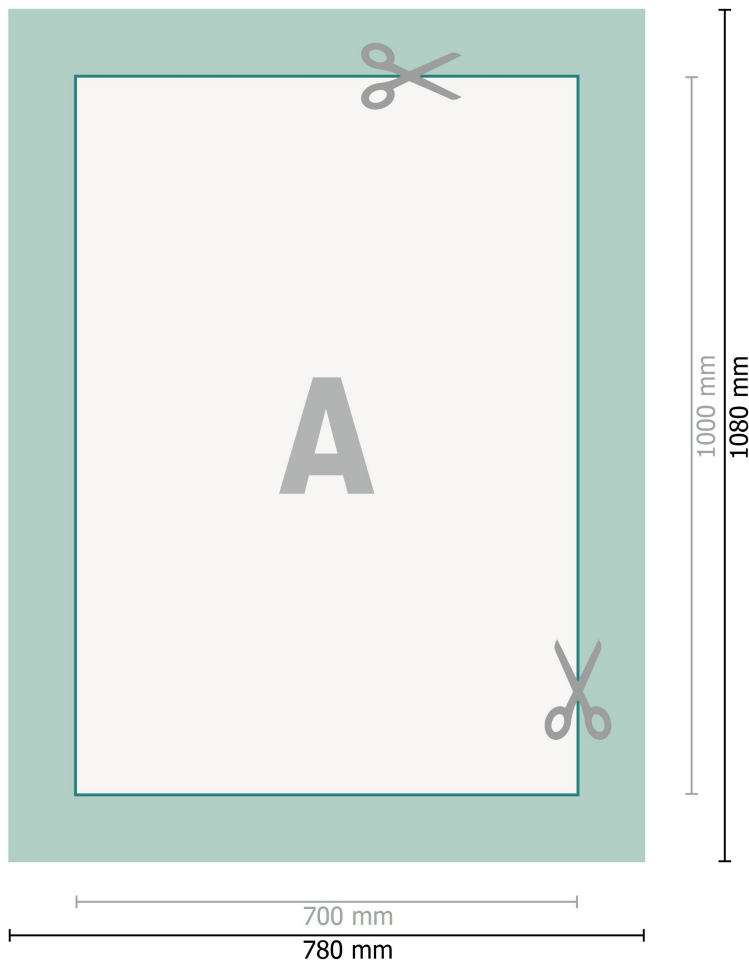

Wooden Stretcher Frame, 70 x 100 cm

**Dataformat (incl. 40 mm bleed):**

78 x 108 cm

bleed:

40 mm

Trimmed size:

70 x 100 cm

Safety margin:

15 mm

Maintaining space between the text/information and the edge of the trimmed format prevents undesirable cuts.

Please note:

Allow for trim allowance and safety margin according to instructions.

Arrange background graphics, images or graphics up to the edge of the data format.

Tolerances may occur during production due to cutting, punching and folding processes.

Printing data: Instructions and templates can be found under the menu item *Printing data* at www.onlineprinters.co.uk