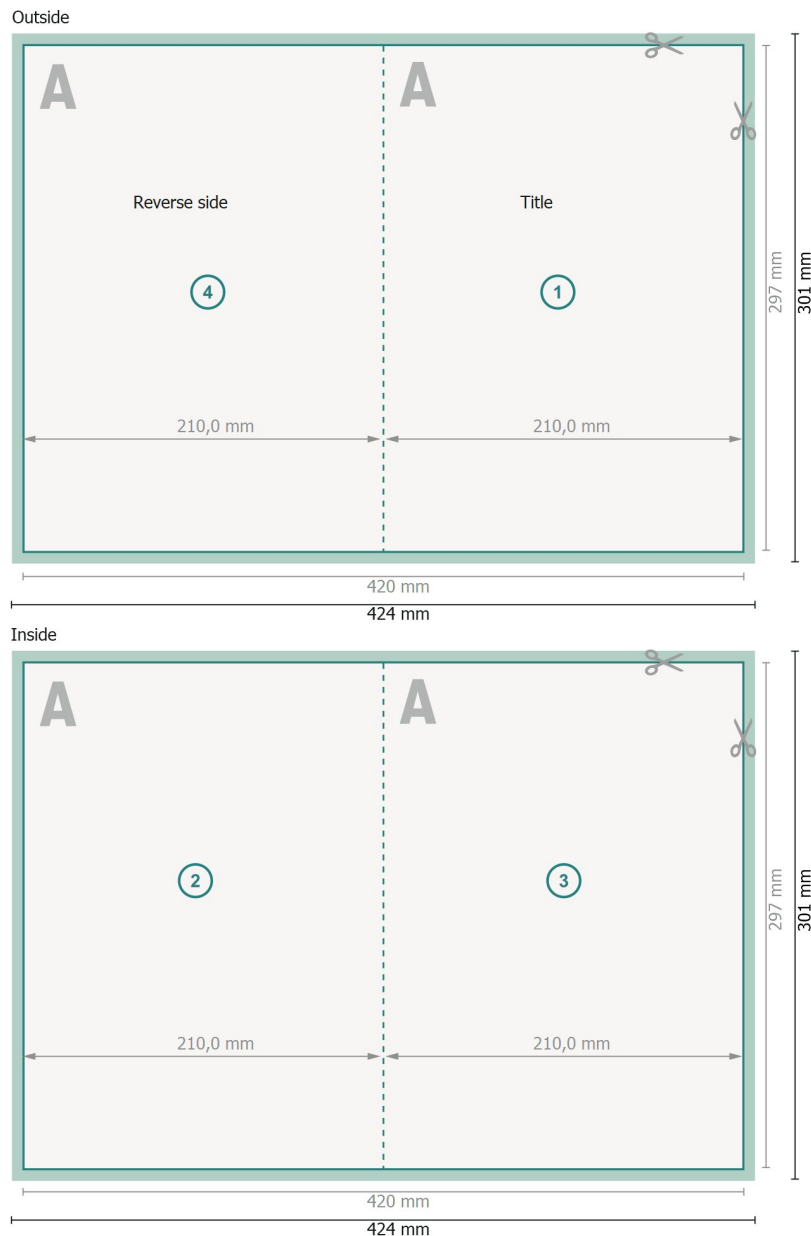

## Folded Cards portrait, A4

1 fold

**Dataformat (incl. 2 mm bleed):**

42,4 x 30,1 cm

**bleed:**

2 mm

**Trimmed size:**

42 x 29,7 cm

**Trimmed size (closed):**

21 x 29,7 cm

**Safety margin:**

4 mm

Maintaining space between the text/information and the edge of the trimmed format prevents undesirable cuts.

**Explanation of symbols**

Bleed

Reading direction

Trimmed size

Data format

We will cut/perforate your product here

Creasing/Folding

**Please note:**

Allow for trim allowance and safety margin according to instructions.

Arrange background graphics, images or graphics up to the edge of the data format.

Tolerances may occur during production due to cutting, punching and folding processes.

Printing data: Instructions and templates can be found under the menu item *Printing data* at [www.onlineprinters.co.uk](http://www.onlineprinters.co.uk)