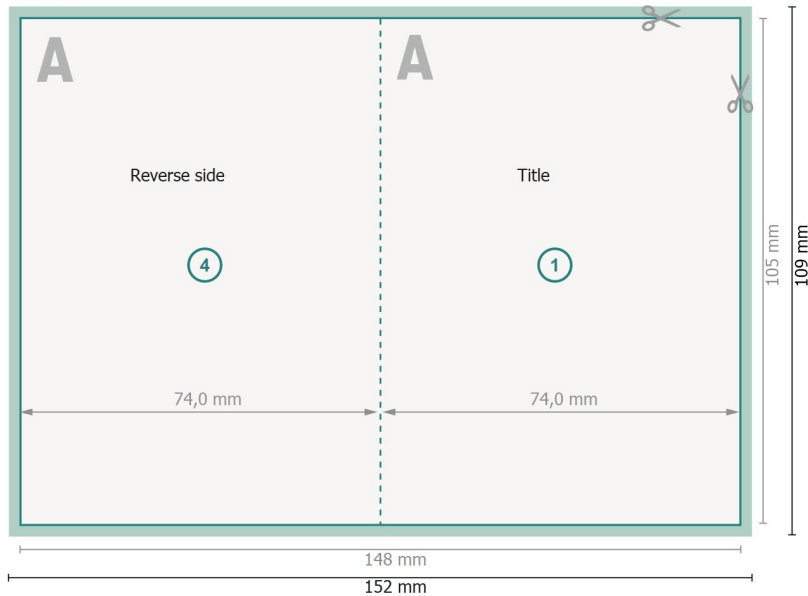

Folded Cards portrait, A7

1 fold

Outside

Inside

Dataformat (incl. 2 mm bleed):

15,2 x 10,9 cm

bleed:

2 mm

Trimmed size:

14,8 x 10,5 cm

Trimmed size (closed):

7,4 x 10,5 cm

Safety margin:

4 mm

Maintaining space between the text/information and the edge of the trimmed format prevents undesirable cuts.

Explanation of symbols

Bleed

Reading direction

Trimmed size

Data format

We will cut/perforate your product here

Please note:

Allow for trim allowance and safety margin according to instructions.

Arrange background graphics, images or graphics up to the edge of the data format.