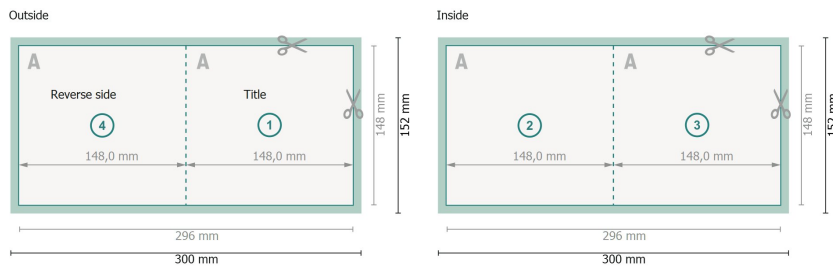

Folded Cards, A5 square

1 fold

Dataformat (incl. 2 mm bleed):
30 x 15,2 cm

bleed:
2 mm

Trimmed size:
29,6 x 14,8 cm

Trimmed size (closed):
14,8 x 14,8 cm

Safety margin:
4 mm

Maintaining space between the text/information and the edge of the trimmed format prevents undesirable cuts.

Explanation of symbols

Bleed

Reading direction

Trimmed size

Data format

We will cut/perforate your product here

Please note:

Allow for trim allowance and safety margin according to instructions.

Arrange background graphics, images or graphics up to the edge of the data format.

Tolerances may occur during production due to cutting, punching and folding processes.

Printing data: Instructions and templates can be found under the menu item *Printing data* at www.onlineprinters.co.uk