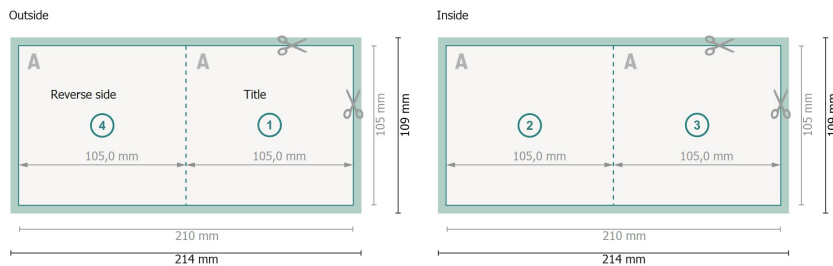

Folded Cards, A6 square

1 fold

Dataformat (incl. 2 mm bleed):

21,4 x 10,9 cm

bleed:

2 mm

Trimmed size:

21 x 10,5 cm

Trimmed size (closed):

10,5 x 10,5 cm

Safety margin:

4 mm

Maintaining space between the text/information and the edge of the trimmed format prevents undesirable cuts.

Explanation of symbols

Bleed

Reading direction

Trimmed size

Data format

We will cut/perforate your product here

Please note:

Allow for trim allowance and safety margin according to instructions.

Arrange background graphics, images or graphics up to the edge of the data format.