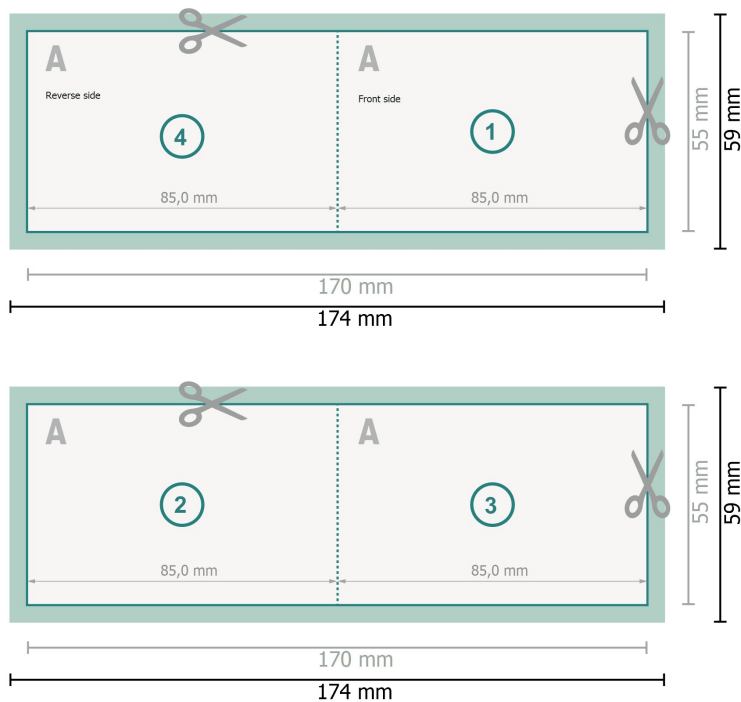

Folded Cards landscape, 8.5 x 5.5 cm

1 fold

Dataformat (incl. 2 mm bleed):

17,4 x 5,9 cm

bleed:

2 mm

Trimmed size:

17 x 5,5 cm

Trimmed size (closed):

8,5 x 5,5 cm

Safety margin:

4 mm

Maintaining space between the text/information and the edge of the trimmed format prevents undesirable cuts.

Explanation of symbols

Bleed

Reading direction

Trimmed size

Data format

We will cut/perforate your product here

Please note:

Allow for trim allowance and safety margin according to instructions.

Arrange background graphics, images or graphics up to the edge of the data format.