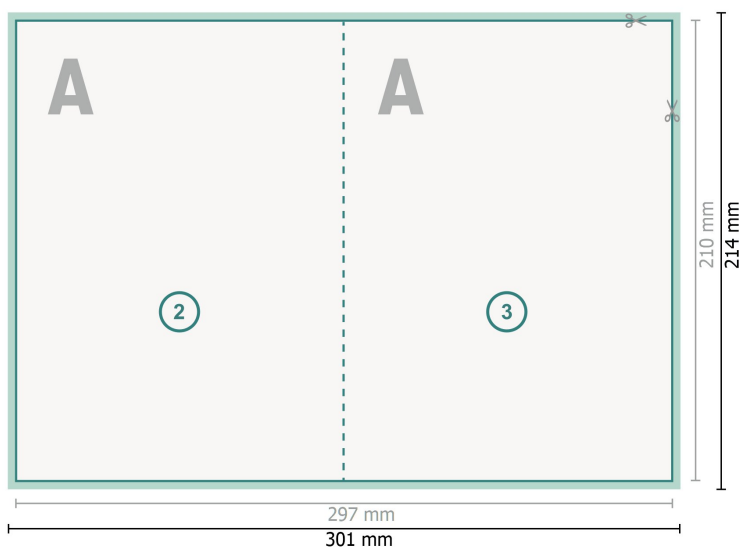

## Folded Cards portrait, A5

1 fold

Outside

**Dataformat (incl. 2 mm bleed):**

30,1 x 21,4 cm

**bleed:**

2 mm

**Trimmed size:**

29,7 x 21 cm

**Trimmed size (closed):**

14,8 x 21 cm

**Safety margin:**

4 mm

Maintaining space between the text/information and the edge of the trimmed format prevents undesirable cuts.

**Explanation of symbols**

- Bleed
- Reading direction
- Trimmed size
- Data format
- We will cut/perforate your product here
- Creasing/Folding

Inside

**Please note:**

Allow for trim allowance and safety margin according to instructions.

Arrange background graphics, images or graphics up to the edge of the data format.

Tolerances may occur during production due to cutting, punching and folding processes.

Printing data: Instructions and templates can be found under the menu item *Printing data* at [www.onlineprinters.co.uk](http://www.onlineprinters.co.uk)