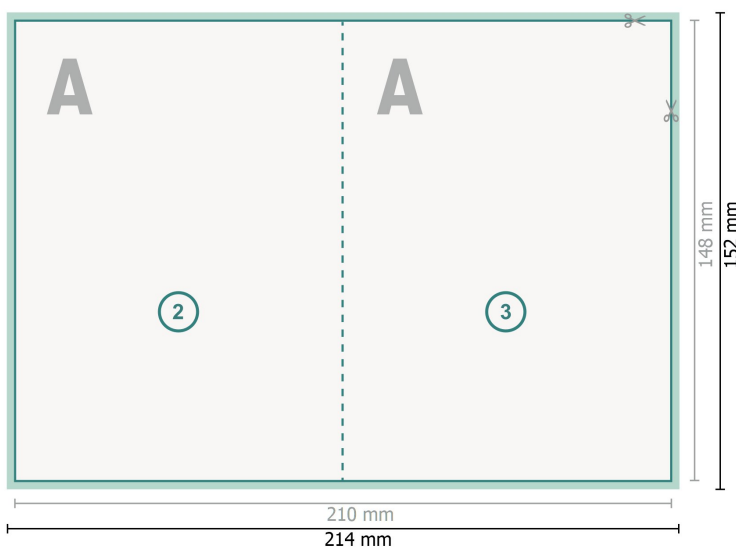

Folded Cards portrait, A6

4 pages, 1 fold

Outside

Inside

Dataformat (incl. 2 mm bleed):

21,4 x 15,2 cm

bleed:

2 mm

Trimmed size:

21 x 14,8 cm

Trimmed size (closed):

10,5 x 14,8 cm

Safety margin:

4 mm

Maintaining space between the text/information and the edge of the trimmed format prevents undesirable cuts.

Explanation of symbols

-  Bleed
-  Reading direction
-  Trimmed size
-  Data format
-  We will cut/perforate your product here
-  Creasing/Folding

Please note:

Allow for trim allowance and safety margin according to instructions.

Arrange background graphics, images or graphics up to the edge of the data format.

Tolerances may occur during production due to cutting, punching and folding processes.

Printing data: Instructions and templates can be found under the menu item *Printing data* at www.onlineprinters.co.uk