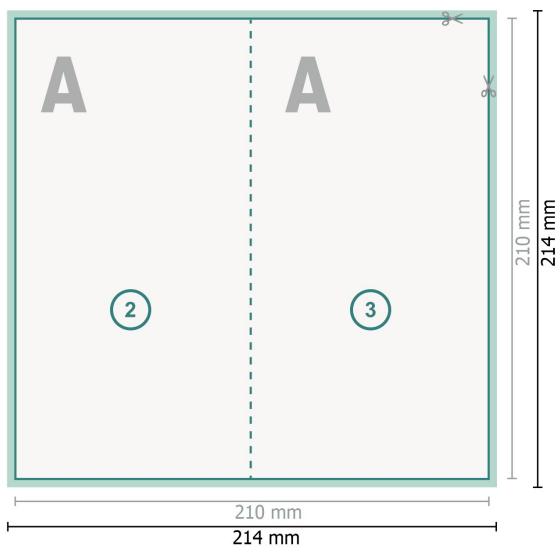

Folded Cards portrait, DL

4 pages, 1 fold

Outside

Inside

Dataformat (incl. 2 mm bleed):

21,4 x 21,4 cm

bleed:

2 mm

Trimmed size:

21 x 21 cm

Trimmed size (closed):

10,5 x 21 cm

Safety margin:

4 mm

Maintaining space between the text/information and the edge of the trimmed format prevents undesirable cuts.

Explanation of symbols

-  Bleed
-  Reading direction
-  Trimmed size
-  Data format
-  We will cut/perforate your product here
-  Creasing/Folding

Please note:

Allow for trim allowance and safety margin according to instructions.

Arrange background graphics, images or graphics up to the edge of the data format.

Tolerances may occur during production due to cutting, punching and folding processes.

Printing data: Instructions and templates can be found under the menu item *Printing data* at www.onlineprinters.co.uk