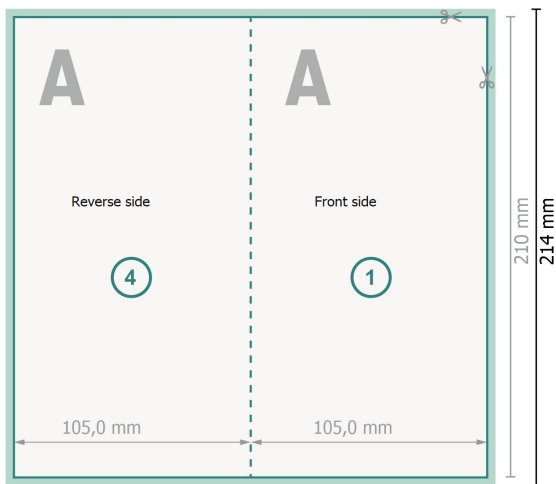

Folded Cards portrait, DL

4 pages, 1 fold

Outside

Inside

Dataformat (incl. 2 mm bleed):

21,4 x 21,4 cm

bleed:

2 mm

Trimmed size:

21 x 21 cm

Trimmed size (closed):

10,5 x 21 cm

Safety margin:

4 mm

Maintaining space between the text/information and the edge of the trimmed format prevents undesirable cuts.

Explanation of symbols

-  Bleed
-  Reading direction
-  Trimmed size
-  Data format
-  We will cut/perforate your product here
-  Creasing/Folding

Please note:

Allow for trim allowance and safety margin according to instructions.

Arrange background graphics, images or graphics up to the edge of the data format.

Tolerances may occur during production due to cutting, punching and folding processes.

Printing data: Instructions and templates can be found under the menu item *Printing data* at www.onlineprinters.co.uk