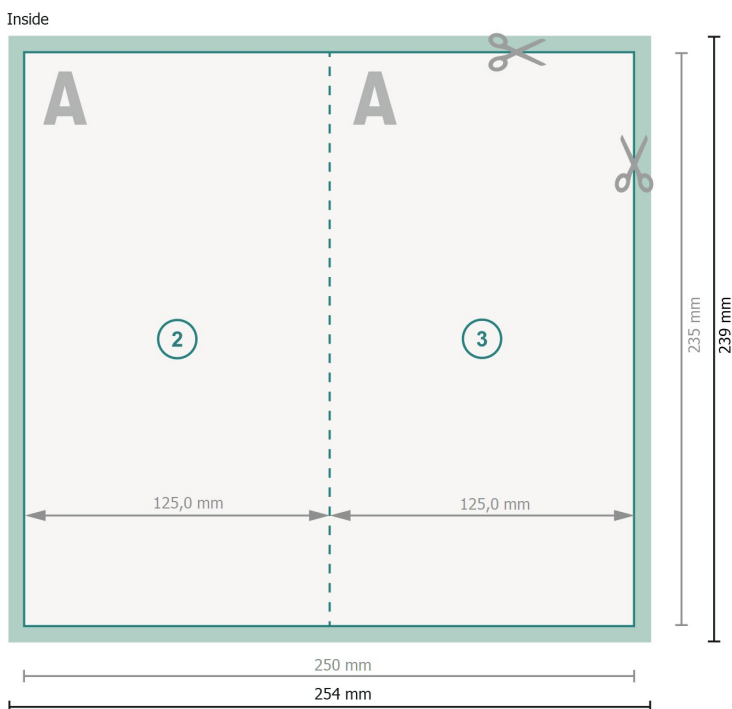

## Folded Cards portrait, 12.5 x 23.5 cm

1 fold

**Dataformat (incl. 2 mm bleed):**

25,4 x 23,9 cm

**bleed:**

2 mm

**Trimmed size:**

25 x 23,5 cm

**Trimmed size (closed):**

12,5 x 23,5 cm

**Safety margin:**

4 mm

Maintaining space between the text/information and the edge of the trimmed format prevents undesirable cuts.

**Explanation of symbols**

Bleed

Reading direction

Trimmed size

Data format

We will cut/perforate your product here

**Please note:**

Allow for trim allowance and safety margin according to instructions.

Arrange background graphics, images or graphics up to the edge of the data format.