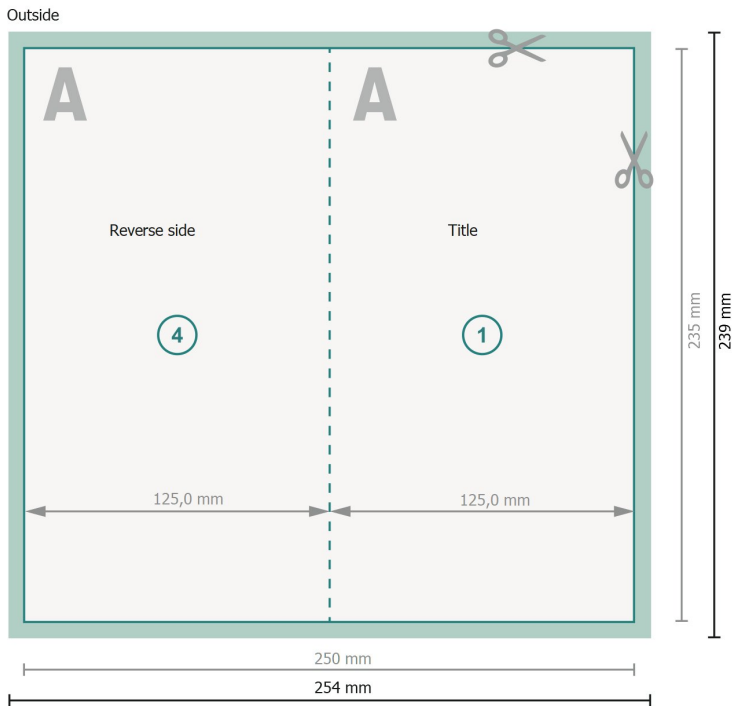

## Folded Cards portrait, 12.5 x 23.5 cm

1 fold

**Dataformat (incl. 2 mm bleed):**

25,4 x 23,9 cm

**bleed:**

2 mm

**Trimmed size:**

25 x 23,5 cm

**Trimmed size (closed):**

12,5 x 23,5 cm

**Safety margin:**

4 mm

Maintaining space between the text/information and the edge of the trimmed format prevents undesirable cuts.

**Explanation of symbols**

Bleed

Reading direction

Trimmed size

Data format

We will cut/perforate your product here

**Please note:**

Allow for trim allowance and safety margin according to instructions.

Arrange background graphics, images or graphics up to the edge of the data format.