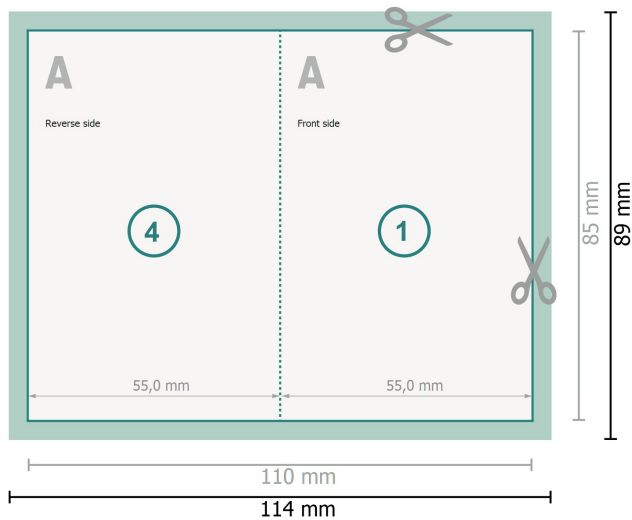

Folded Cards portrait, 5.5 x 8.5 cm

1 fold

Dataformat (incl. 2 mm bleed):

11,4 x 8,9 cm

bleed:

2 mm

Trimmed size:

11 x 8,5 cm

Trimmed size (closed):

5,5 x 8,5 cm

Safety margin:

4 mm

Maintaining space between the text/information and the edge of the trimmed format prevents undesirable cuts.

Explanation of symbols

- Bleed
- Reading direction
- Trimmed size
- Data format
- We will cut/perforate your product here

Please note:

Allow for trim allowance and safety margin according to instructions.

Arrange background graphics, images or graphics up to the edge of the data format.

Tolerances may occur during production due to cutting, punching and folding processes.