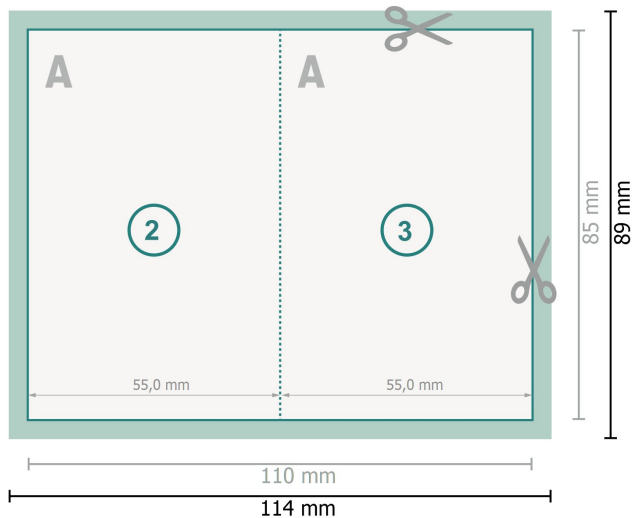

Folded Cards portrait, 5.5 x 8.5 cm

1 fold

Dataformat (incl. 2 mm bleed):

11,4 x 8,9 cm

bleed:

2 mm

Trimmed size:

11 x 8,5 cm

Trimmed size (closed):

5,5 x 8,5 cm

Safety margin:

4 mm

Maintaining space between the text/information and the edge of the trimmed format prevents undesirable cuts.

Explanation of symbols

- Bleed
- Reading direction
- Trimmed size
- Data format
- We will cut/perforate your product here

Please note:

Allow for trim allowance and safety margin according to instructions.

Arrange background graphics, images or graphics up to the edge of the data format.

Tolerances may occur during production due to cutting, punching and folding processes.