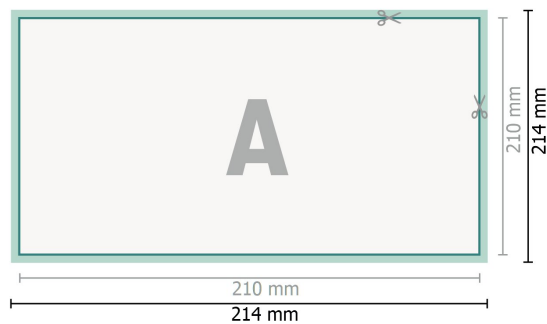

## Wedding cards landscape, DL

2 pages, 300 gsm art print paper

Front side

Reverse side

**Dataformat (incl. 2 mm bleed):**

21,4 x 10,9 cm

**bleed:**

2 mm

**Trimmed size:**

21 x 10,5 cm

**Safety margin:**

4 mm

Maintaining space between the text/information and the edge of the trimmed format prevents undesirable cuts.

**Explanation of symbols**

 Bleed

 Reading direction

 Trimmed size

 Data format

 We will cut/perforate your product here

---

**Please note:**

Allow for trim allowance and safety margin according to instructions.

Arrange background graphics, images or graphics up to the edge of the data format.