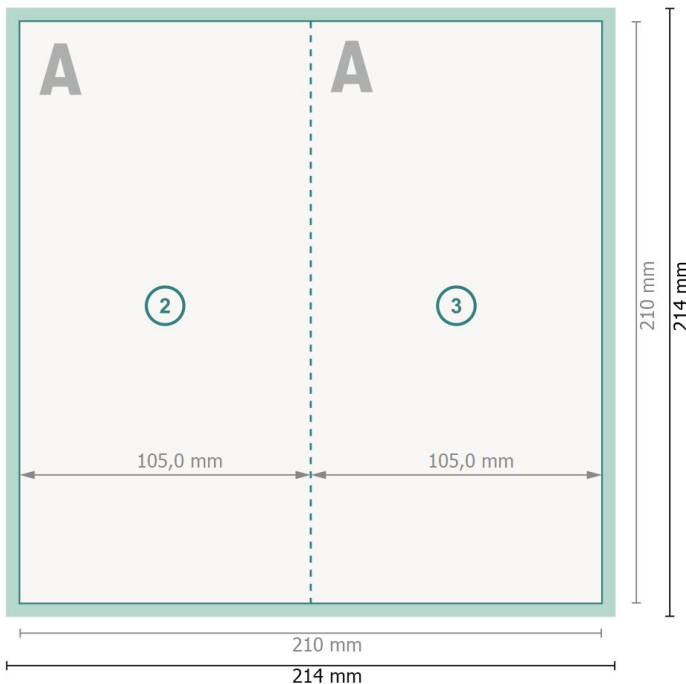

Folded Christmas cards, portrait, DL

4 pages, 1 fold

Outside

Inside

Dataformat (incl. 2 mm bleed):

21,4 x 21,4 cm

Trimmed size:

21 x 21 cm

bleed:

2 mm

Trimmed size (closed):

10,5 x 21 cm

Safety margin:

4 mm

Maintaining space between the text/information and the edge of the trimmed format prevents undesirable cuts.

Explanation of symbols

Bleed

Reading direction

Trimmed size

Data format

We will cut/perforate your product here

Creasing/Folding

Please note:

Allow for trim allowance and safety margin according to instructions.

Arrange background graphics, images or graphics up to the edge of the data format.

Tolerances may occur during production due to cutting, punching and folding processes.

Printing data: Instructions and templates can be found under the menu item *Printing data* at www.onlineprinters.co.uk