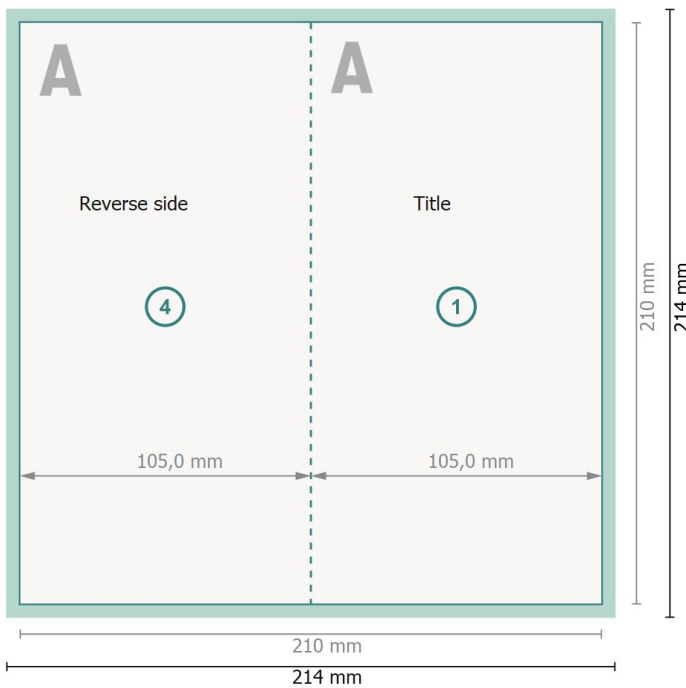

Folded Christmas cards, portrait, DL

4 pages, 1 fold

Outside

Inside

Dataformat (incl. 2 mm bleed):

21,4 x 21,4 cm

Trimmed size:

21 x 21 cm

bleed:

2 mm

Trimmed size (closed):

10,5 x 21 cm

Safety margin:

4 mm

Maintaining space between the text/information and the edge of the trimmed format prevents undesirable cuts.

Explanation of symbols

Bleed

Reading direction

Trimmed size

Data format

We will cut/perforate your product here

Creasing/Folding

Please note:

Allow for trim allowance and safety margin according to instructions.

Arrange background graphics, images or graphics up to the edge of the data format.

Tolerances may occur during production due to cutting, punching and folding processes.

Printing data: Instructions and templates can be found under the menu item *Printing data* at www.onlineprinters.co.uk