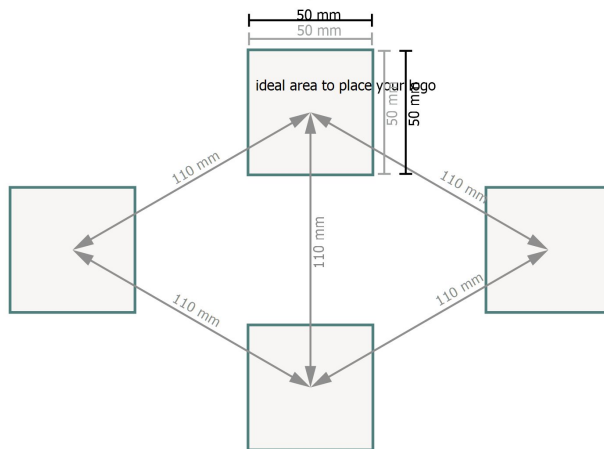

Silk paper on rolls, 4/0 colours

Data format:
5 x 5 cm

Trimmed size:
5 x 5 cm

Explanation of symbols

- Reading direction
- Trimmed size
- Printable area

Please note:

Allow for trim allowance and safety margin according to instructions.

Arrange background graphics, images or graphics up to the edge of the data format.

Tolerances may occur during production due to cutting, punching and folding processes.

Printing data: Instructions and templates can be found under the menu item *Printing data* at www.onlineprinters.co.uk