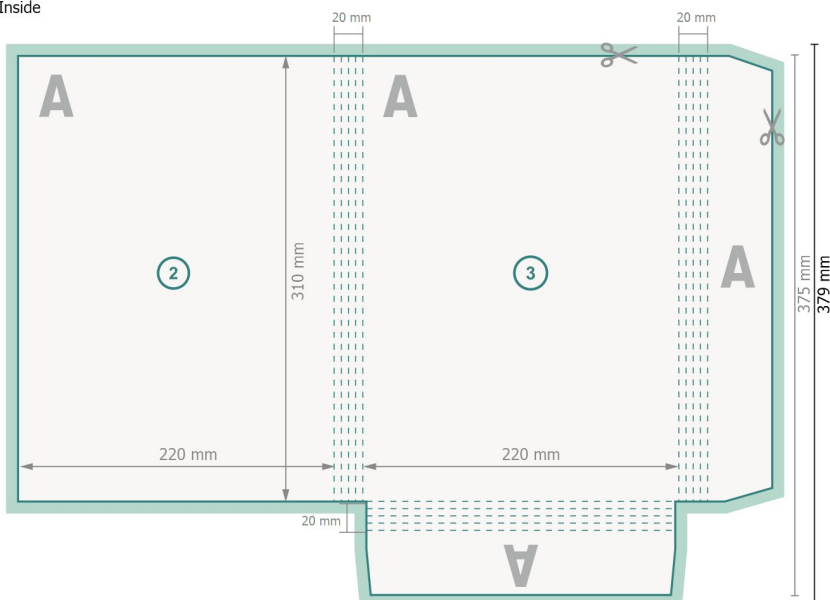

### #09 (Portrait)

Outside

**Dataformat (incl. 2 mm bleed):**

52,9 x 37,9 cm

**Trimmed size:**

52,5 x 37,5 cm

**Trimmed size (closed):**

22 x 31 cm

**bleed:**

2 mm

**Safety margin:**

4 mm

Maintaining space between the text/information and the edge of the trimmed format prevents undesirable cuts.

#### Explanation of symbols

Bleed

Reading direction

Trimmed size

Data format

We will cut/perforate your product here

Creasing/Folding

Inside

#### Please note:

Allow for trim allowance and safety margin according to instructions.

Arrange background graphics, images or graphics up to the edge of the data format.

Tolerances may occur during production due to cutting, punching and folding processes.