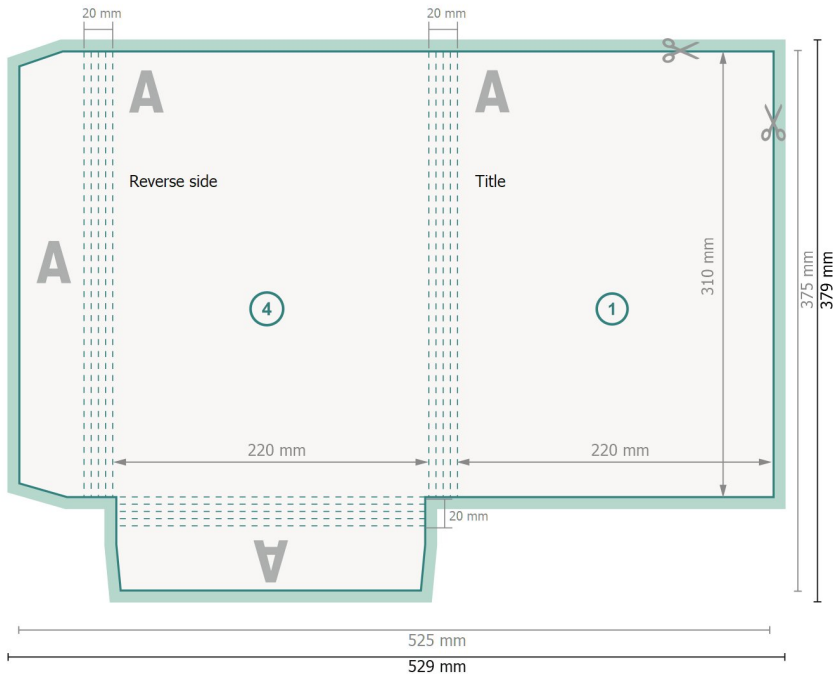

### #09 (Portrait)

Outside

**Dataformat (incl. 2 mm bleed):**

52,9 x 37,9 cm

**Trimmed size:**

52,5 x 37,5 cm

**Trimmed size (closed):**

22 x 31 cm

**bleed:**

2 mm

**Safety margin:**

4 mm

Maintaining space between the text/information and the edge of the trimmed format prevents undesirable cuts.

#### Explanation of symbols

Bleed

Reading direction

Trimmed size

Data format

We will cut/perforate your product here

Creasing/Folding

Inside

#### Please note:

Allow for trim allowance and safety margin according to instructions.

Arrange background graphics, images or graphics up to the edge of the data format.

Tolerances may occur during production due to cutting, punching and folding processes.