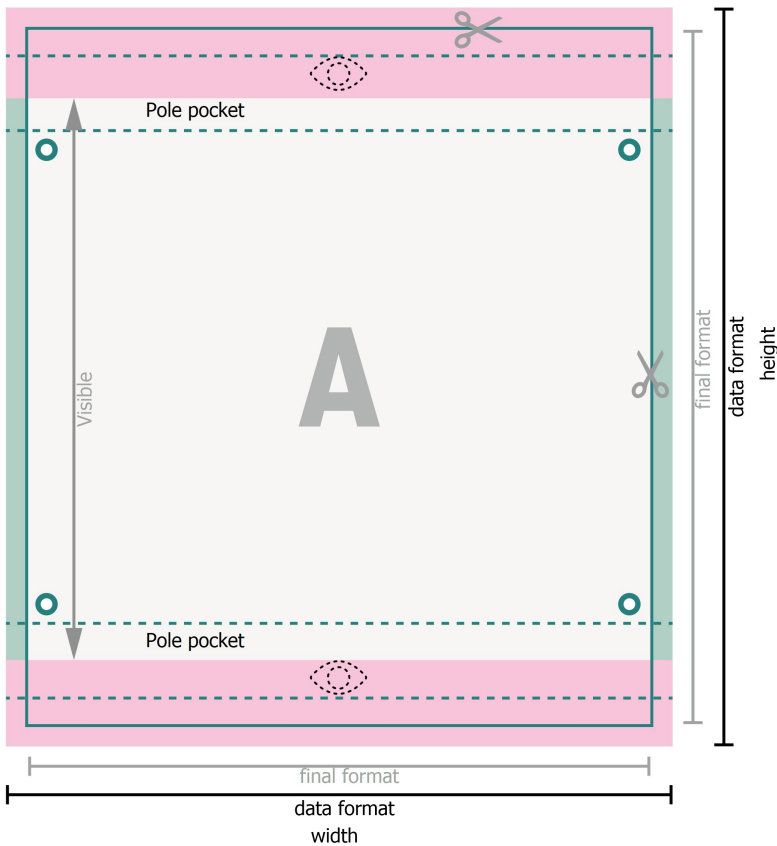

Scaffold banners, Free format selection

top and bottom, 6 cm

○ eyelets

free format selection

bleed:
10 mm

Safety margin:
40 mm

Maintaining space between the text/information and the edge of the trimmed format prevents undesirable cuts.

Explanation of symbols

 Bleed

 Reading direction

 Trimmed size

 Data format

 We will cut/perforate your product here

 Limited visibility area

Please note:

Allow for trim allowance and safety margin according to instructions.

Arrange background graphics, images or graphics up to the edge of the data format.

Tolerances may occur during production due to cutting, punching and folding processes.