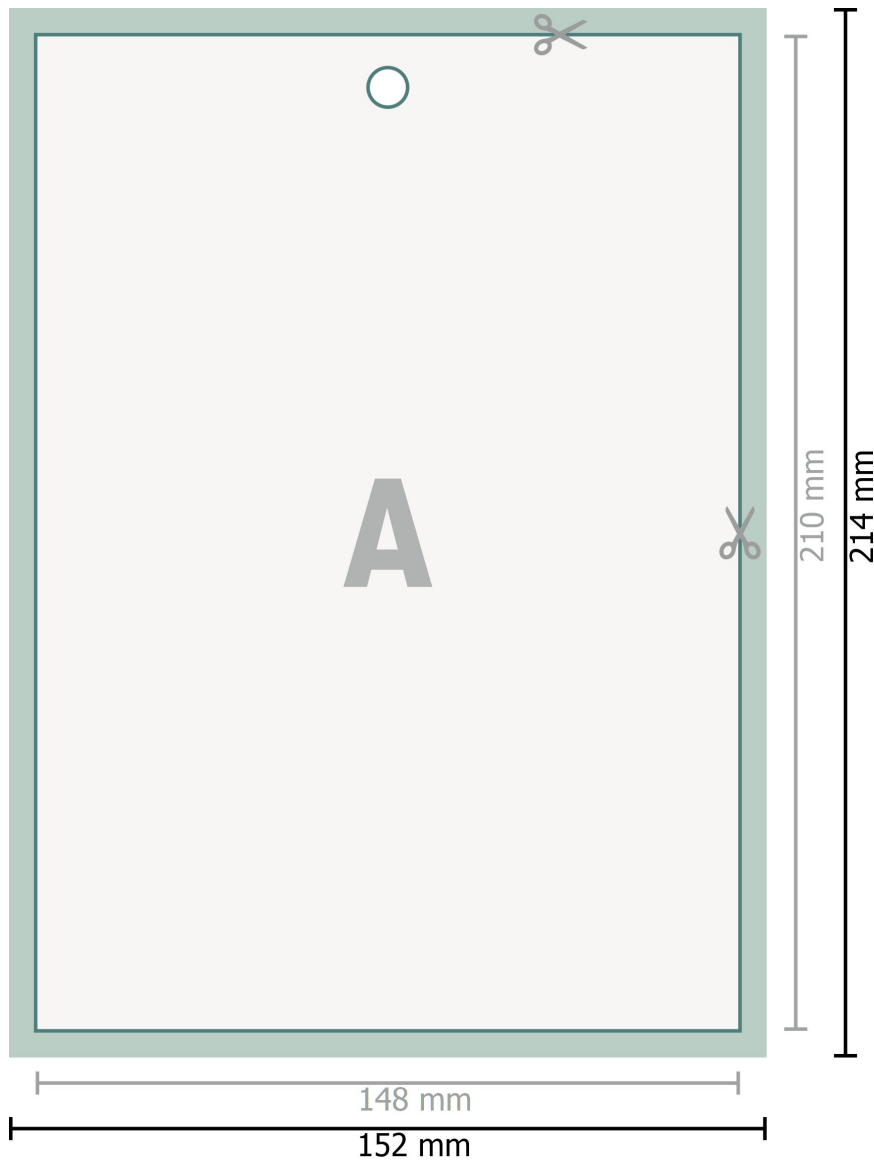

## Wall Calendars adhesive binding, A5

portrait

○ Hanger

**Dataformat (incl. 2 mm bleed):**  
15,2 x 21,4 cm

**bleed:**  
2 mm

**Trimmed size:**  
14,8 x 21 cm

**Safety margin:**  
4 mm

Maintaining space between the text/information and the edge of the trimmed format prevents undesirable cuts.

### Explanation of symbols

- Bleed
- Reading direction
- Trimmed size
- Data format
- We will cut/perforate your product here

### Please note:

Allow for trim allowance and safety margin according to instructions.

Arrange background graphics, images or graphics up to the edge of the data format.

Tolerances may occur during production due to cutting, punching and folding processes.