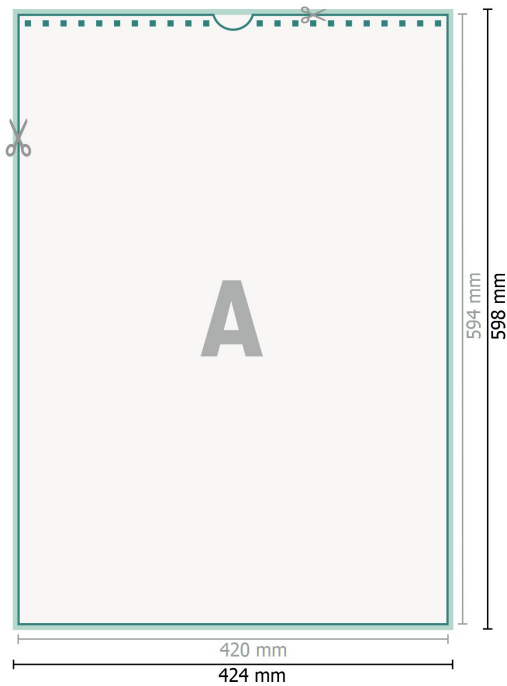

Wire-o Wall Calendars, A2, 4/0 colours portrait

**Dataformat (incl. 2 mm bleed):**

42,4 x 59,8 cm

bleed:

2 mm

Trimmed size:

42 x 59,4 cm

Safety margin:

4 mm

Maintaining space between the text/information and the edge of the trimmed format prevents undesirable cuts.

Explanation of symbols

 Bleed

 Reading direction

 Trimmed size

 Data format

 We will cut/perforate your product here

Please note:

Allow for trim allowance and safety margin according to instructions.

Arrange background graphics, images or graphics up to the edge of the data format.

Tolerances may occur during production due to cutting, punching and folding processes.