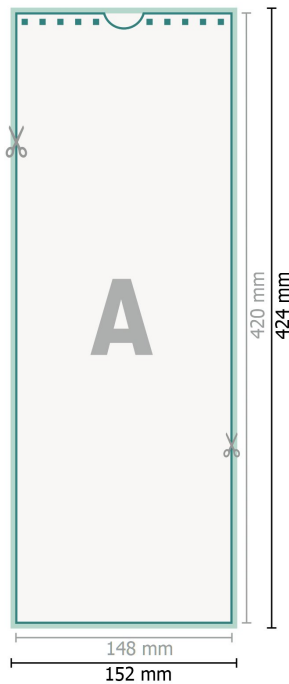

Wire-o Wall Calendars, A3 Half, 4/0 colours portrait

**Dataformat (incl. 2 mm bleed):**

15,2 x 42,4 cm

bleed:

2 mm

Trimmed size:

14,8 x 42 cm

Safety margin:

4 mm

Maintaining space between the text/information and the edge of the trimmed format prevents undesirable cuts.

Explanation of symbols

 Bleed

 Reading direction

 Trimmed size

 Data format

 We will cut/perforate your product here

Please note:

Allow for trim allowance and safety margin according to instructions.

Arrange background graphics, images or graphics up to the edge of the data format.

Tolerances may occur during production due to cutting, punching and folding processes.