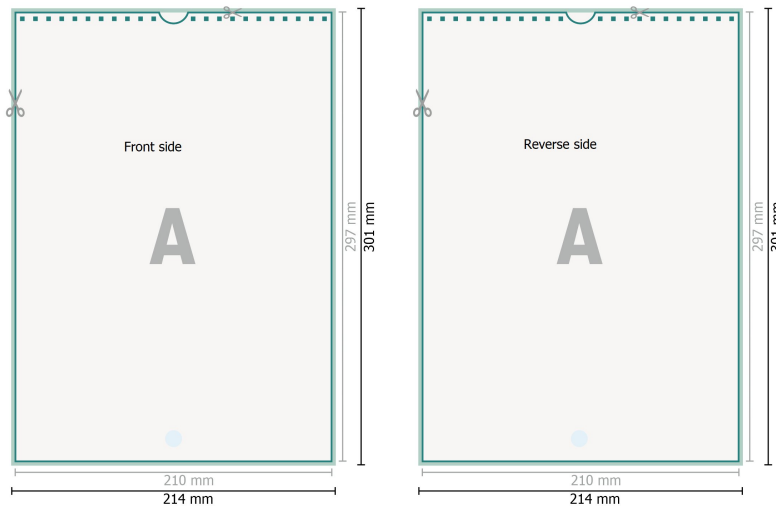

Wire-o Wall Calendars, A4, 4/4 colours portrait

 Optional drilled holes

Dataformat (incl. 2 mm bleed):

21,4 x 30,1 cm

bleed:

2 mm

Trimmed size:

21 x 29,7 cm

Safety margin:

4 mm

Maintaining space between the text/information and the edge of the trimmed format prevents undesirable cuts.

Explanation of symbols

 Bleed

 Reading direction

 Trimmed size

 Data format

 We will cut/perforate your product here

Please note:

Allow for trim allowance and safety margin according to instructions.

Arrange background graphics, images or graphics up to the edge of the data format.

Tolerances may occur during production due to cutting, punching and folding processes.

Printing data: Instructions and templates can be found under the menu item *Printing data* at www.onlineprinters.co.uk