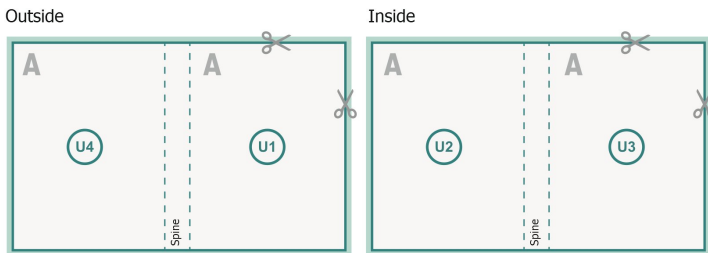

## Catalogues, adhesive-bound, A5, portrait

cover

inner part

### Sequence of pages

Create pages consecutively as individual pages.

finished product

**Dataformat (incl. 2 mm bleed):**

15,2 x 21,4 cm

**Trimmed size (closed):**

14,8 x 21 cm

**bleed:**

2 mm

**Safety margin:**

5 mm

Maintaining space between the text/information and the edge of the trimmed format prevents undesirable cuts.