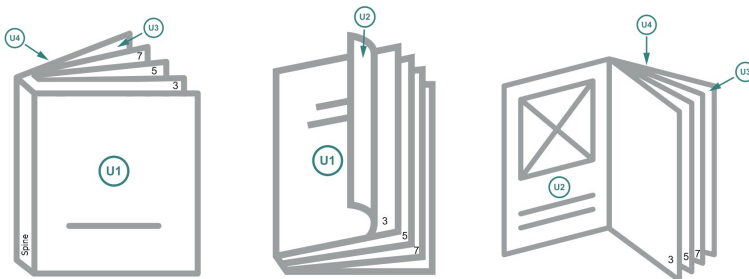

## Catalogues, adhesive-bound, A5, portrait

cover

inner part

### Sequence of pages

Create pages consecutively as individual pages.

finished product

**Dataformat (incl. 2 mm bleed):**

15,2 x 21,4 cm

**Trimmed size (closed):**

14,8 x 21 cm

**bleed:**

2 mm

**Safety margin:**

5 mm

Maintaining space between the text/information and the edge of the trimmed format prevents undesirable cuts.

### Explanation of symbols

- Bleed
- Reading direction
- We will cut/perforate your product here
- Creasing/Folding