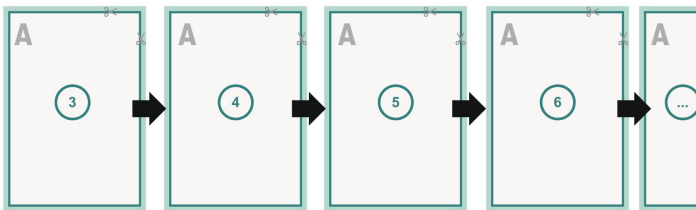

## Catalogues, adhesive-bound, A5, portrait

cover

inner part

### Sequence of pages

Create pages consecutively as individual pages.

finished product

**Dataformat (incl. 2 mm bleed):**

15,2 x 21,4 cm

**Trimmed size (closed):**

14,8 x 21 cm

**bleed:**

2 mm

**Safety margin:**

5 mm

Maintaining space between the text/information and the edge of the trimmed format prevents undesirable cuts.

### Please note:

Allow for trim allowance and safety margin according to instructions.

Arrange background graphics, images or graphics up to the edge of the data format.

Tolerances may occur during production due to cutting, punching and folding processes.