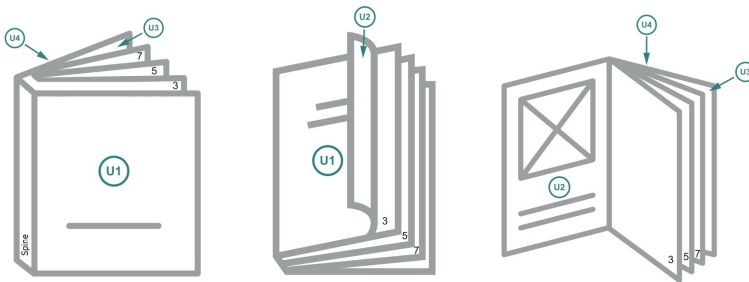

Catalogues, adhesive-bound, A4 Half, portrait

cover

inner part

Sequence of pages

Create pages consecutively as individual pages.

finished product

Dataformat (incl. 2 mm bleed):

10,9 x 30,1 cm

Trimmed size (closed):

10,5 x 29,7 cm

bleed:

2 mm

Safety margin:

5 mm

Maintaining space between the text/information and the edge of the trimmed format prevents undesirable cuts.

Explanation of symbols

Bleed

Reading direction

We will cut/perforate your product here

Creasing/Folding

Please note:

Allow for trim allowance and safety margin according to instructions.

Arrange background graphics, images or graphics up to the edge of the data format.