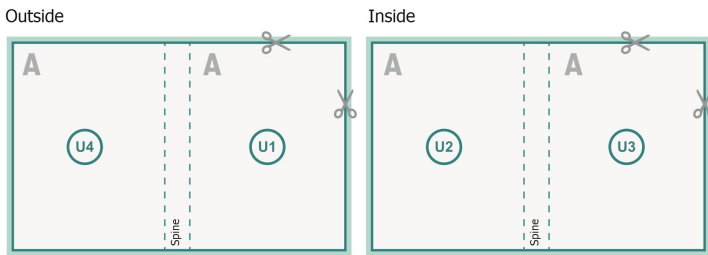

Catalogues, adhesive-bound, A4 Half, portrait

cover

inner part

Sequence of pages

Create pages consecutively as individual pages.

finished product

Dataformat (incl. 2 mm bleed):

10,9 x 30,1 cm

Trimmed size (closed):

10,5 x 29,7 cm

bleed:

2 mm

Safety margin:

5 mm

Maintaining space between the text/information and the edge of the trimmed format prevents undesirable cuts.

Explanation of symbols

Bleed

Reading direction

We will cut/perforate your product here

Creasing/Folding

Please note:

Allow for trim allowance and safety margin according to instructions.

Arrange background graphics, images or graphics up to the edge of the data format.