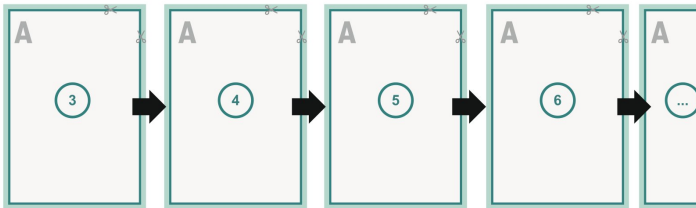

Catalogues, adhesive-bound, A4 Half, portrait

cover

inner part

Sequence of pages

Create pages consecutively as individual pages.

finished product

Dataformat (incl. 2 mm bleed):

10,9 x 30,1 cm

Trimmed size (closed):

10,5 x 29,7 cm

bleed:

2 mm

Safety margin:

5 mm

Maintaining space between the text/information and the edge of the trimmed format prevents undesirable cuts.

Explanation of symbols

Bleed

Reading direction

We will cut/perforate your product here

Creasing/Folding

Please note:

Allow for trim allowance and safety margin according to instructions.

Arrange background graphics, images or graphics up to the edge of the data format.