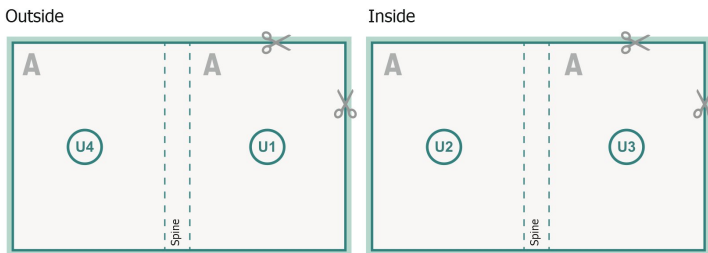

## Catalogues, adhesive-bound, A6, portrait

cover

inner part

### Sequence of pages

Create pages consecutively as individual pages.

finished product

**Dataformat (incl. 2 mm bleed):**

10,9 x 15,2 cm

**Trimmed size (closed):**

10,5 x 14,8 cm

**bleed:**

2 mm

**Safety margin:**

5 mm

Maintaining space between the text/information and the edge of the trimmed format prevents undesirable cuts.