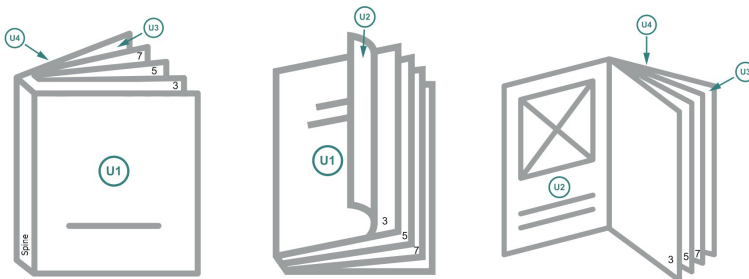

## Catalogues, adhesive-bound, A6, portrait

cover

inner part

### Sequence of pages

Create pages consecutively as individual pages.

finished product

**Dataformat (incl. 2 mm bleed):**

10,9 x 15,2 cm

**Trimmed size (closed):**

10,5 x 14,8 cm

**bleed:**

2 mm

**Safety margin:**

5 mm

Maintaining space between the text/information and the edge of the trimmed format prevents undesirable cuts.

### Please note:

Allow for trim allowance and safety margin according to instructions.

Arrange background graphics, images or graphics up to the edge of the data format.

Tolerances may occur during production due to cutting, punching and folding processes.