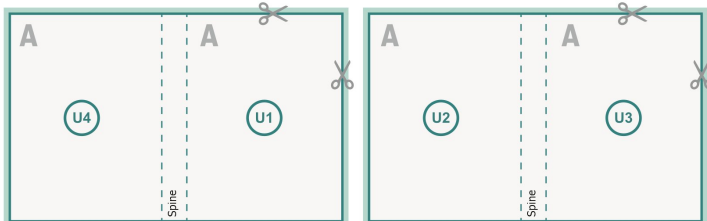

Catalogues, adhesive-bound, Art-Size, portrait

cover

Outside

Inside

inner part

Sequence of pages

Create pages consecutively as individual pages.

finished product

Dataformat (incl. 2 mm bleed):

21,4 x 28,4 cm

Trimmed size (closed):

21 x 28 cm

bleed:

2 mm

Safety margin:

5 mm

Maintaining space between the text/information and the edge of the trimmed format prevents undesirable cuts.

Explanation of symbols

- Bleed
- Reading direction
- We will cut/perforate your product here
- Creasing/Folding

Please note:

Allow for trim allowance and safety margin according to instructions.

Arrange background graphics, images or graphics up to the edge of the data format.

Tolerances may occur during production due to cutting, punching and folding processes.