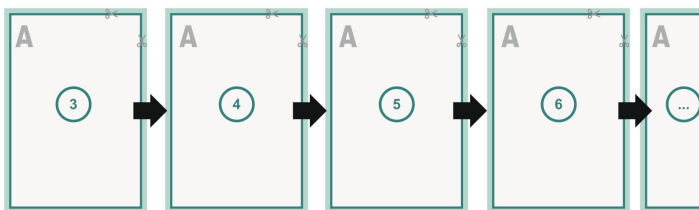

Catalogues, adhesive-bound, Art-Size, portrait

cover

Outside

Inside

inner part

Sequence of pages

Create pages consecutively as individual pages.

finished product

Dataformat (incl. 2 mm bleed):

21,4 x 28,4 cm

Trimmed size (closed):

21 x 28 cm

bleed:

2 mm

Safety margin:

5 mm

Maintaining space between the text/information and the edge of the trimmed format prevents undesirable cuts.

Explanation of symbols

- Bleed
- Reading direction
- We will cut/perforate your product here
- Creasing/Folding

Please note:

Allow for trim allowance and safety margin according to instructions.

Arrange background graphics, images or graphics up to the edge of the data format.

Tolerances may occur during production due to cutting, punching and folding processes.