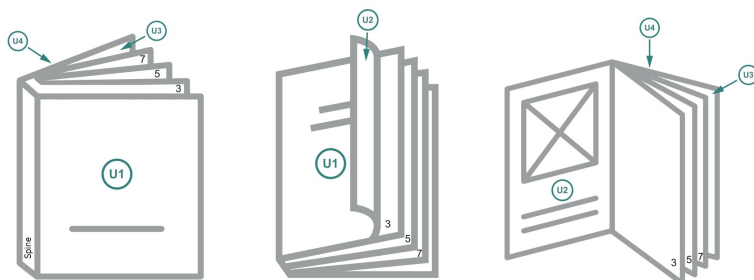

Catalogues, adhesive-bound, Art-Size, portrait

cover

Outside

Inside

inner part

Sequence of pages

Create pages consecutively as individual pages.

finished product

Dataformat (incl. 2 mm bleed):

21,4 x 28,4 cm

Trimmed size (closed):

21 x 28 cm

bleed:

2 mm

Safety margin:

5 mm

Maintaining space between the text/information and the edge of the trimmed format prevents undesirable cuts.

Explanation of symbols

- Bleed
- Reading direction
- We will cut/perforate your product here
- Creasing/Folding

Please note:

Allow for trim allowance and safety margin according to instructions.

Arrange background graphics, images or graphics up to the edge of the data format.

Tolerances may occur during production due to cutting, punching and folding processes.