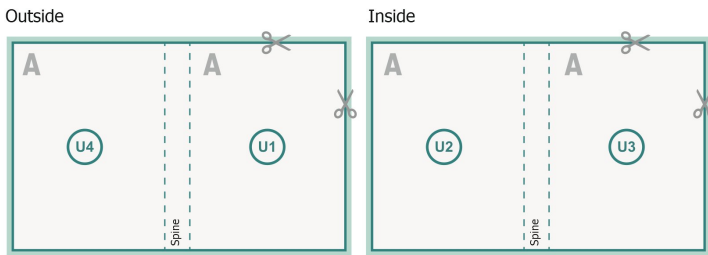

## Catalogues, adhesive-bound, A4, portrait

cover

inner part

### Sequence of pages

Create pages consecutively as individual pages.

finished product

### Dataformat (incl. 2 mm bleed):

21,4 x 30,1 cm

### Trimmed size (closed):

21 x 29,7 cm