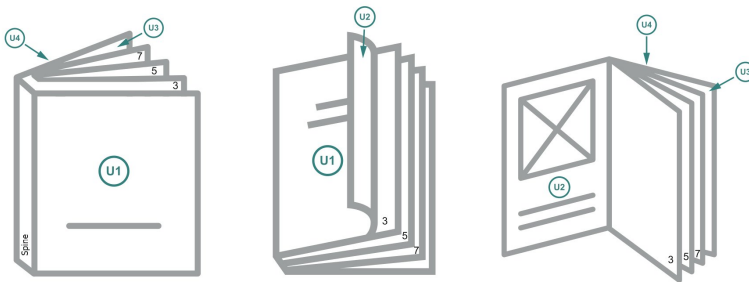

## Catalogues, adhesive-bound, A4, portrait

cover

inner part

### Sequence of pages

Create pages consecutively as individual pages.

finished product

### Dataformat (incl. 2 mm bleed):

21,4 x 30,1 cm

### Trimmed size (closed):

21 x 29,7 cm