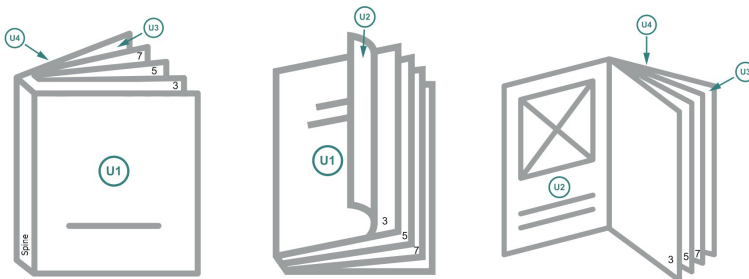

## Catalogues, adhesive-bound, 17 x 24 cm, portrait

cover

inner part

### Sequence of pages

Create pages consecutively as individual pages.

finished product

**Dataformat (incl. 2 mm bleed):**

17,4 x 24,4 cm

**Trimmed size (closed):**

17 x 24 cm

**bleed:**

2 mm

**Safety margin:**

5 mm

Maintaining space between the text/information and the edge of the trimmed format prevents undesirable cuts.

### Explanation of symbols

-  Bleed
-  Reading direction
-  We will cut/perforate your product here
-  Creasing/Folding