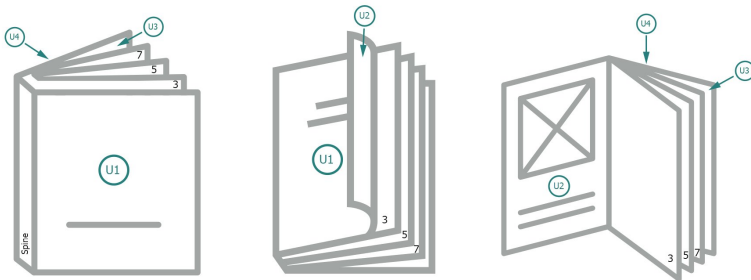

Catalogues, adhesive-bound, A3-Square

cover

Outside

Inside

inner part

Sequence of pages

Create pages consecutively as individual pages.

finished product

Dataformat (incl. 2 mm bleed):

30,1 x 30,1 cm

Trimmed size (closed):

29,7 x 29,7 cm

bleed:

2 mm

Safety margin:

5 mm

Maintaining space between the text/information and the edge of the trimmed format prevents undesirable cuts.

Explanation of symbols

- Bleed
- Reading direction
- We will cut/perforate your product here
- Creasing/Folding

Please note:

Allow for trim allowance and safety margin according to instructions.

Arrange background graphics, images or graphics up to the edge of the data format.

Tolerances may occur during production due to cutting, punching and folding processes.