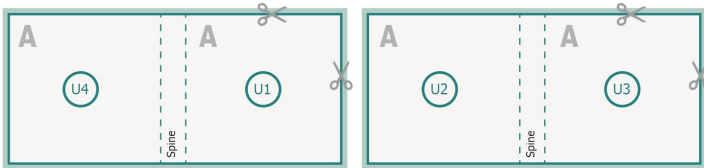

Catalogues, adhesive-bound, A3-Square

cover

Outside

Inside

inner part

Sequence of pages

Create pages consecutively as individual pages.

finished product

Dataformat (incl. 2 mm bleed):

30,1 x 30,1 cm

Trimmed size (closed):

29,7 x 29,7 cm

bleed:

2 mm

Safety margin:

5 mm

Maintaining space between the text/information and the edge of the trimmed format prevents undesirable cuts.

Explanation of symbols

- Bleed
- Reading direction
- We will cut/perforate your product here
- Creasing/Folding