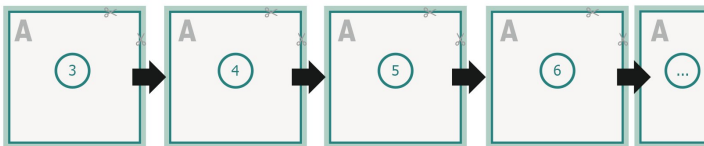

Catalogues, adhesive-bound, A3-Square

cover

Outside

Inside

inner part

Sequence of pages

Create pages consecutively as individual pages.

finished product

Dataformat (incl. 2 mm bleed):

30,1 x 30,1 cm

Trimmed size (closed):

29,7 x 29,7 cm

bleed:

2 mm

Safety margin:

5 mm

Maintaining space between the text/information and the edge of the trimmed format prevents undesirable cuts.

Explanation of symbols

- Bleed
- Reading direction
- We will cut/perforate your product here
- Creasing/Folding