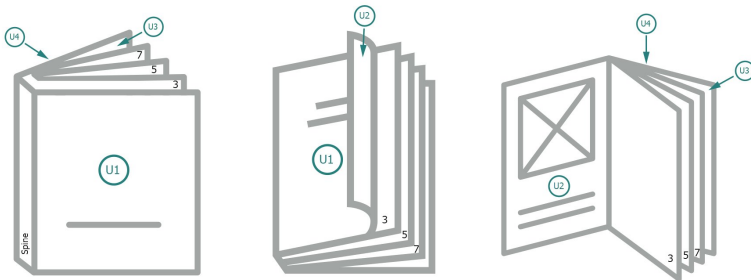

Catalogues, adhesive-bound, A6-Square

cover

Outside

Inside

inner part

Sequence of pages

Create pages consecutively as individual pages.

finished product

Dataformat (incl. 2 mm bleed):

10,9 x 10,9 cm

Trimmed size (closed):

10,5 x 10,5 cm

bleed:

2 mm

Safety margin:

5 mm

Maintaining space between the text/information and the edge of the trimmed format prevents undesirable cuts.

Explanation of symbols

Bleed

Reading direction

We will cut/perforate your product here

Creasing/Folding

Please note:

Allow for trim allowance and safety margin according to instructions.

Arrange background graphics, images or graphics up to the edge of the data format.

Tolerances may occur during production due to cutting, punching and folding processes.