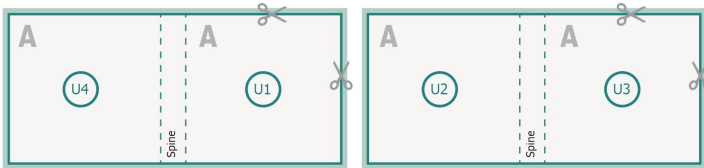

Catalogues, adhesive-bound, A6-Square

cover

Outside

Inside

inner part

Sequence of pages

Create pages consecutively as individual pages.

finished product

Dataformat (incl. 2 mm bleed):

10,9 x 10,9 cm

Trimmed size (closed):

10,5 x 10,5 cm

bleed:

2 mm

Safety margin:

5 mm

Maintaining space between the text/information and the edge of the trimmed format prevents undesirable cuts.

Explanation of symbols

Bleed

Reading direction

We will cut/perforate your product here

Creasing/Folding