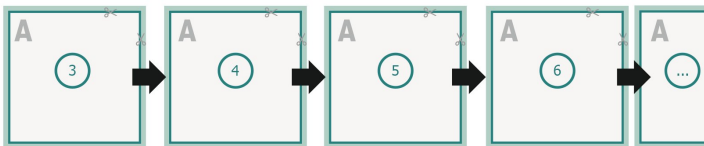

Catalogues, adhesive-bound, A6-Square

cover

Outside

Inside

inner part

Sequence of pages

Create pages consecutively as individual pages.

finished product

Dataformat (incl. 2 mm bleed):

10,9 x 10,9 cm

Trimmed size (closed):

10,5 x 10,5 cm

bleed:

2 mm

Safety margin:

5 mm

Maintaining space between the text/information and the edge of the trimmed format prevents undesirable cuts.

Explanation of symbols

Bleed

Reading direction

We will cut/perforate your product here

Creasing/Folding