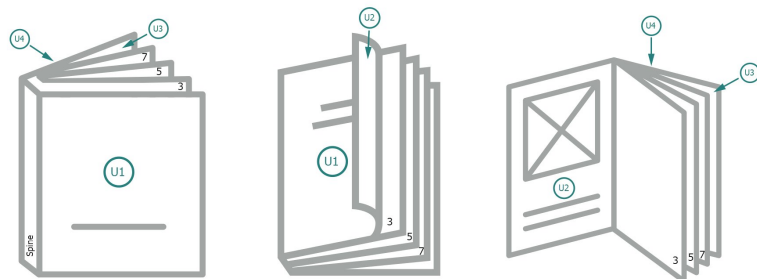

Catalogues, adhesive-bound, A4-Square

cover

Outside

Inside

inner part

Sequence of pages

Create pages consecutively as individual pages.

finished product

Dataformat (incl. 2 mm bleed):

21,4 x 21,4 cm

Trimmed size (closed):

21 x 21 cm

bleed:

2 mm

Safety margin:

5 mm

Maintaining space between the text/information and the edge of the trimmed format prevents undesirable cuts.

Explanation of symbols

Bleed

Reading direction

We will cut/perforate your product here

Creasing/Folding

Please note:

Allow for trim allowance and safety margin according to instructions.

Arrange background graphics, images or graphics up to the edge of the data format.

Tolerances may occur during production due to cutting, punching and folding processes.