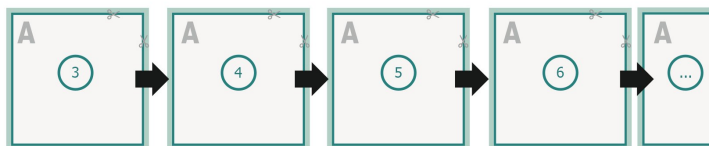

Catalogues, adhesive-bound, A4-Square

cover

Outside

Inside

inner part

Sequence of pages

Create pages consecutively as individual pages.

finished product

Dataformat (incl. 2 mm bleed):

21,4 x 21,4 cm

Trimmed size (closed):

21 x 21 cm

bleed:

2 mm

Safety margin:

5 mm

Maintaining space between the text/information and the edge of the trimmed format prevents undesirable cuts.

Explanation of symbols

Bleed

Reading direction

We will cut/perforate your product here

Creasing/Folding

Please note:

Allow for trim allowance and safety margin according to instructions.

Arrange background graphics, images or graphics up to the edge of the data format.

Tolerances may occur during production due to cutting, punching and folding processes.