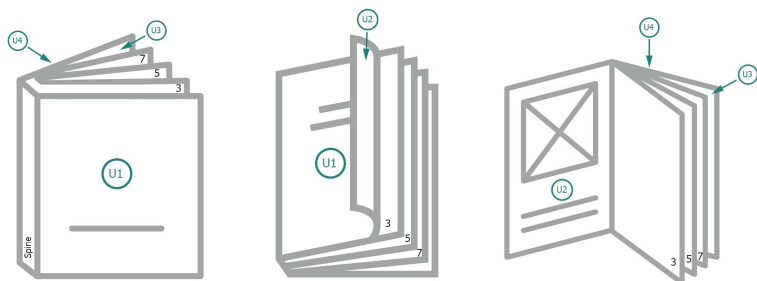

## Catalogues, adhesive-bound, A5, landscape

cover

Outside

Inside

inner part

### Sequence of pages

Create pages consecutively as individual pages.

finished product

### Dataformat (incl. 2 mm bleed):

21,4 x 15,2 cm

### Trimmed size (closed):

21 x 14,8 cm