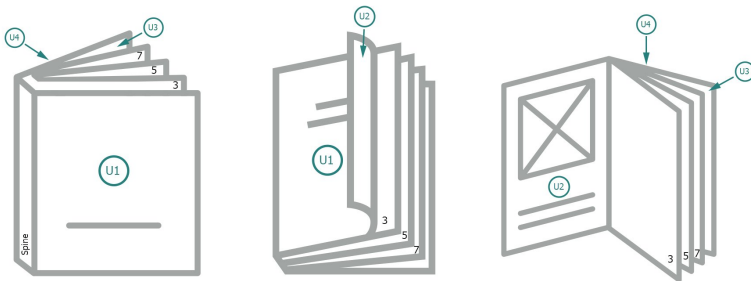

Catalogues, adhesive-bound, Art-Size, landscape

cover

Outside

Inside

inner part

Sequence of pages

Create pages consecutively as individual pages.

finished product

Dataformat (incl. 2 mm bleed):

28,4 x 21,4 cm

Trimmed size (closed):

28 x 21 cm

bleed:

2 mm

Safety margin:

5 mm

Maintaining space between the text/information and the edge of the trimmed format prevents undesirable cuts.

Explanation of symbols

Bleed

Reading direction

We will cut/perforate your product here

Creasing/Folding

Please note:

Allow for trim allowance and safety margin according to instructions.

Arrange background graphics, images or graphics up to the edge of the data format.

Tolerances may occur during production due to cutting, punching and folding processes.