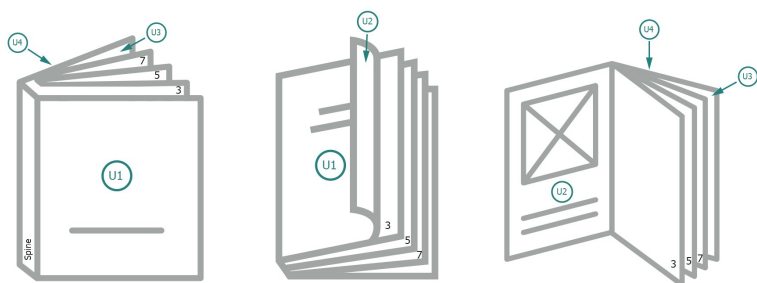

Catalogues, adhesive-bound, A4, landscape

cover

Outside

Inside

inner part

Sequence of pages

Create pages consecutively as individual pages.

finished product

Dataformat (incl. 2 mm bleed):

30,1 x 21,4 cm

Trimmed size (closed):

29,7 x 21 cm

bleed:

2 mm

Safety margin:

5 mm

Maintaining space between the text/information and the edge of the trimmed format prevents undesirable cuts.

Explanation of symbols

Bleed

Reading direction

We will cut/perforate your product here

Creasing/Folding

Please note:

Allow for trim allowance and safety margin according to instructions.

Arrange background graphics, images or graphics up to the edge of the data format.

Tolerances may occur during production due to cutting, punching and folding processes.