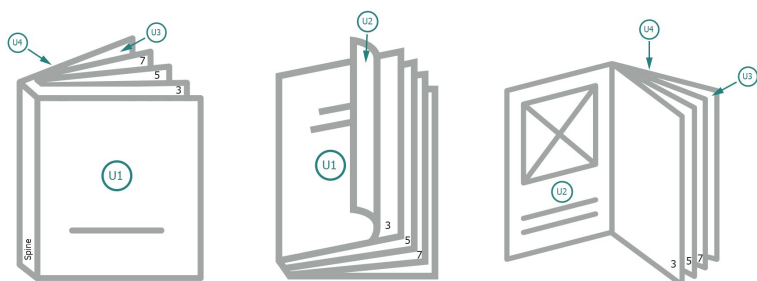

## Catalogues, adhesive-bound, DL, landscape

cover

Outside

Inside

inner part

### Sequence of pages

Create pages consecutively as individual pages.

finished product

### Dataformat (incl. 2 mm bleed):

21,4 x 10,9 cm

### Trimmed size (closed):

21 x 10,5 cm