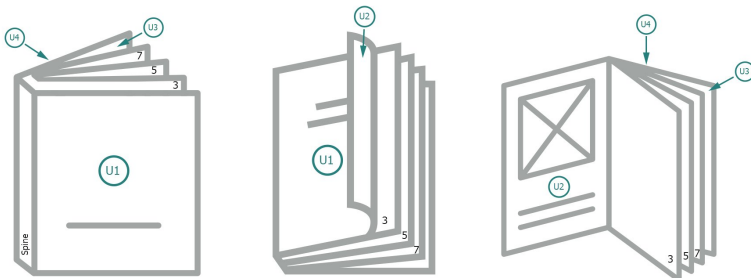

Catalogues, adhesive-bound, 24 x 17 cm, landscape

cover

Outside

Inside

inner part

Sequence of pages

Create pages consecutively as individual pages.

finished product

Dataformat (incl. 2 mm bleed):

24,4 x 17,4 cm

Trimmed size (closed):

24 x 17 cm

bleed:

2 mm

Safety margin:

5 mm

Maintaining space between the text/information and the edge of the trimmed format prevents undesirable cuts.

Explanation of symbols

Bleed

Reading direction

We will cut/perforate your product here

Creasing/Folding

Please note:

Allow for trim allowance and safety margin according to instructions.

Arrange background graphics, images or graphics up to the edge of the data format.

Tolerances may occur during production due to cutting, punching and folding processes.