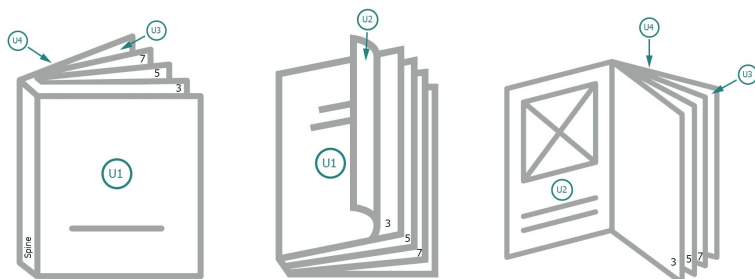

Catalogues, adhesive-bound, A6, landscape

cover

Outside

Inside

inner part

Sequence of pages

Create pages consecutively as individual pages.

finished product

Dataformat (incl. 2 mm bleed):

15,2 x 10,9 cm

Trimmed size (closed):

14,8 x 10,5 cm

bleed:

2 mm

Safety margin:

5 mm

Maintaining space between the text/information and the edge of the trimmed format prevents undesirable cuts.

Explanation of symbols

Bleed

Reading direction

We will cut/perforate your product here

Creasing/Folding

Please note:

Allow for trim allowance and safety margin according to instructions.

Arrange background graphics, images or graphics up to the edge of the data format.

Tolerances may occur during production due to cutting, punching and folding processes.