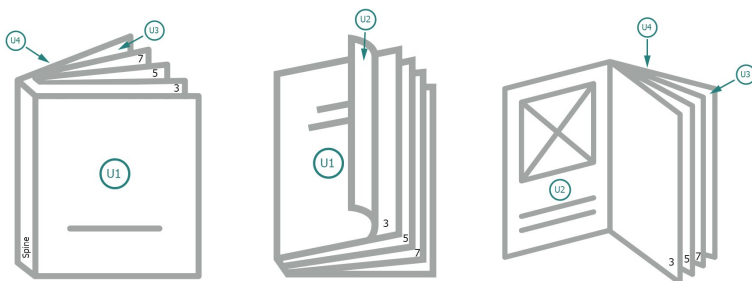

## Catalogues, adhesive-bound, A4 Half, landscape

cover

Outside

Inside

inner part

### Sequence of pages

Create pages consecutively as individual pages.

finished product

### Dataformat (incl. 2 mm bleed):

30,1 x 10,9 cm

### Trimmed size (closed):

29,7 x 10,5 cm