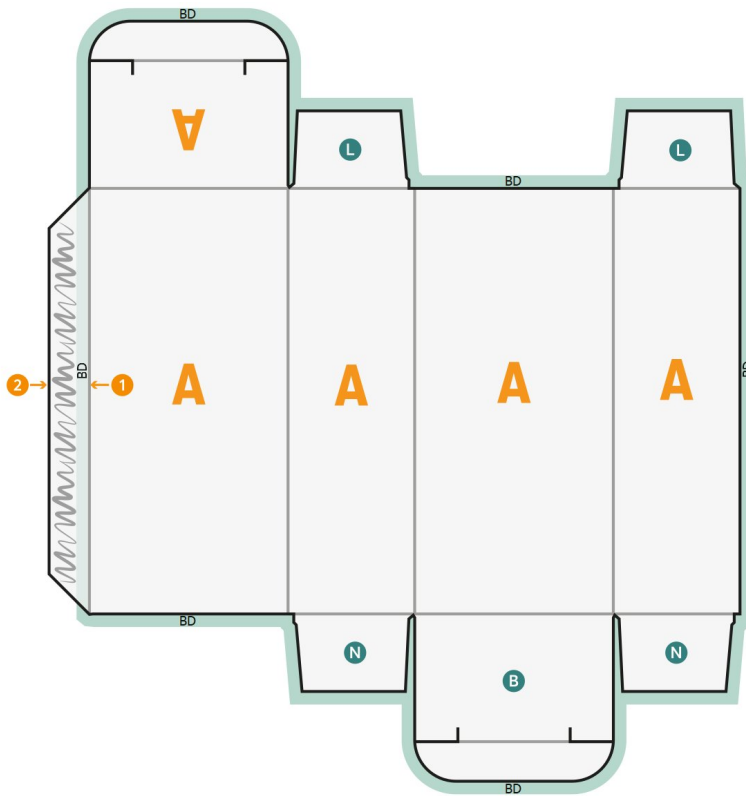

free format selection

bleed:
3 mm

Safety margin:
4 mm
Maintaining space between the text/information and the edge of the trimmed format prevents undesirable cuts.

-
- Z** width
 - X** length
 - Y** height

Please note:

Allow for trim allowance and safety margin according to instructions.

Arrange background graphics, images or graphics up to the edge of the data format.

Tolerances may occur during production due to cutting, punching and folding processes.

Printing data: Instructions and templates can be found under the menu item *Printing data* at www.onlineprinters.co.uk

free format selection

bleed:
3 mm

Safety margin:
4 mm

Maintaining space between the text/information and the edge of the trimmed format prevents undesirable cuts.

Arrange background graphics, images or graphics up to the edge of the data format.

Tolerances may occur during production due to cutting, punching and folding processes.

Printing data: Instructions and templates can be found under the menu item *Printing data* at www.onlineprinters.co.uk