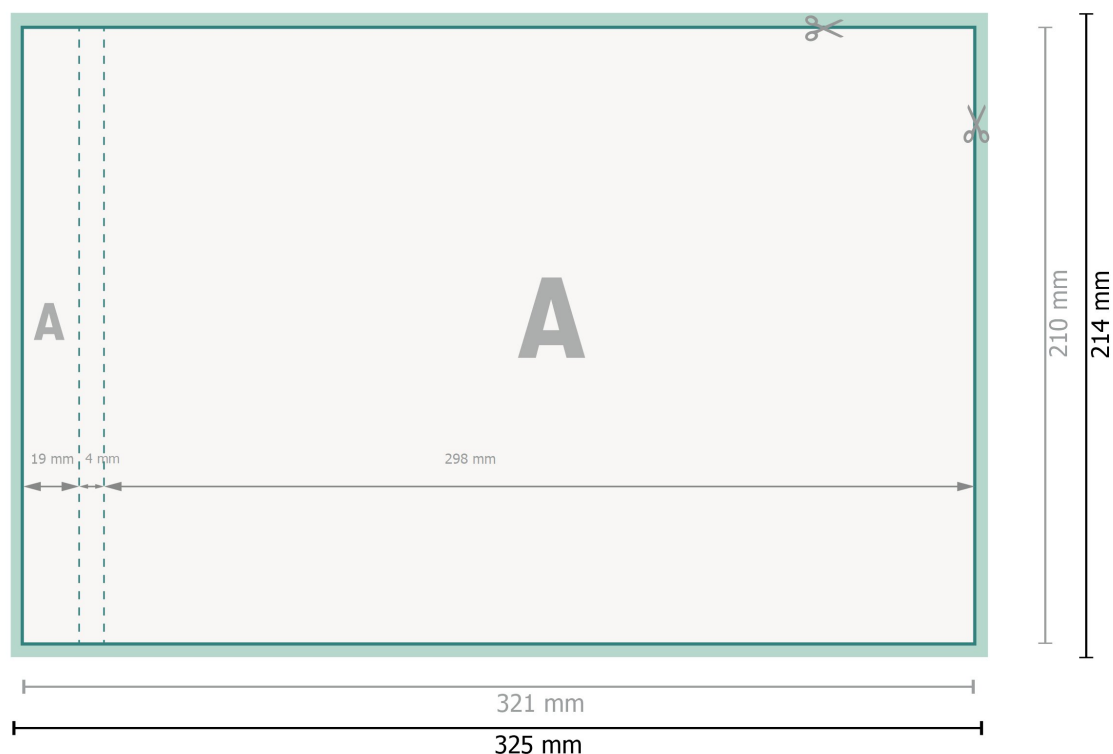

Datasheet

Notepads with cover, A4, landscape

25 sheets, 170 gsm art print paper

Dataformat (incl. 2 mm bleed):
32,5 x 21,4 cm

bleed:
2 mm

Trimmed size:
32,1 x 21 cm

Safety margin:
4 mm
Maintaining space between the text/information and the edge of the trimmed format prevents undesirable cuts.

Explanation of symbols

-  Bleed
-  Reading direction
-  Trimmed size
-  Data format
-  We will cut/perforate your product here

Please note:

Allow for trim allowance and safety margin according to instructions.

Arrange background graphics, images or graphics up to the edge of the data format.

Tolerances may occur during production due to cutting, punching and folding processes.

Printing data: Instructions and templates can be found under the menu item *Printing data at*