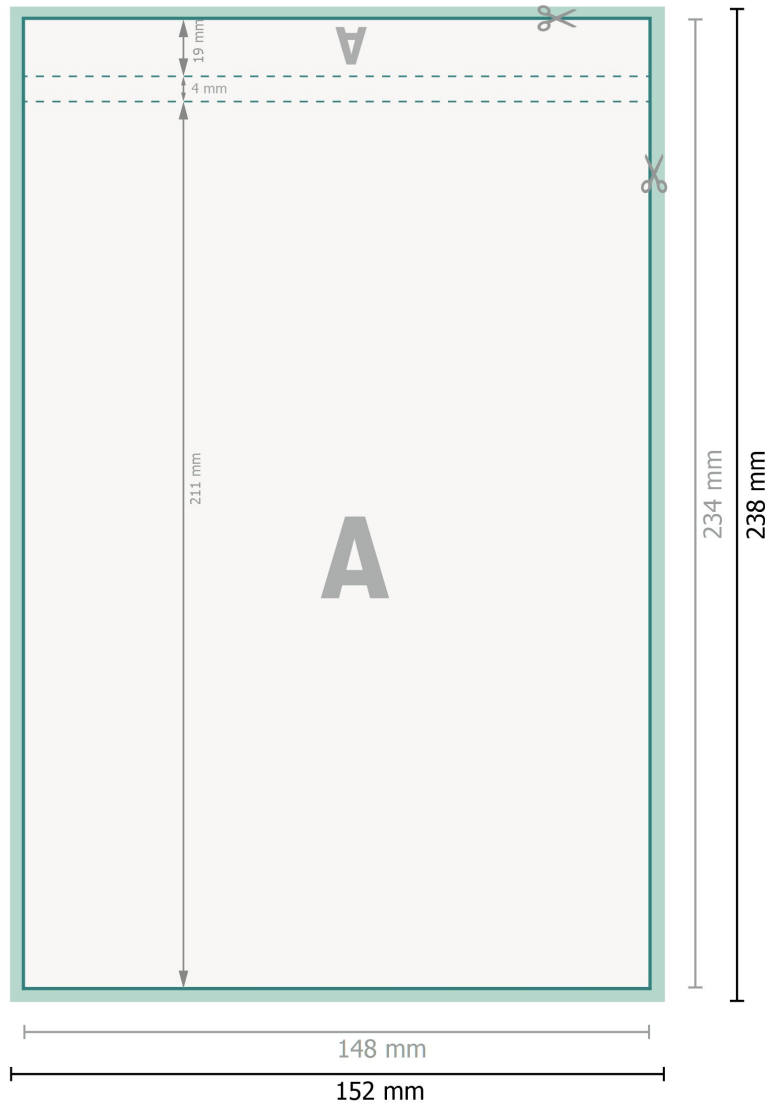

Datasheet

Notepads with cover, A5, portrait

25 sheets, 170 gsm art print paper

Dataformat (incl. 2 mm bleed):

15,2 x 23,8 cm

bleed:

2 mm

Trimmed size:

14,8 x 23,4 cm

Safety margin:

4 mm

Maintaining space between the text/information and the edge of the trimmed format prevents undesirable cuts.

Explanation of symbols

-  Bleed
-  Reading direction
-  Trimmed size
-  Data format
-  We will cut/perforate your product here

Please note:

Allow for trim allowance and safety margin according to instructions.

Arrange background graphics, images or graphics up to the edge of the data format.

Tolerances may occur during production due to cutting, punching and folding processes.