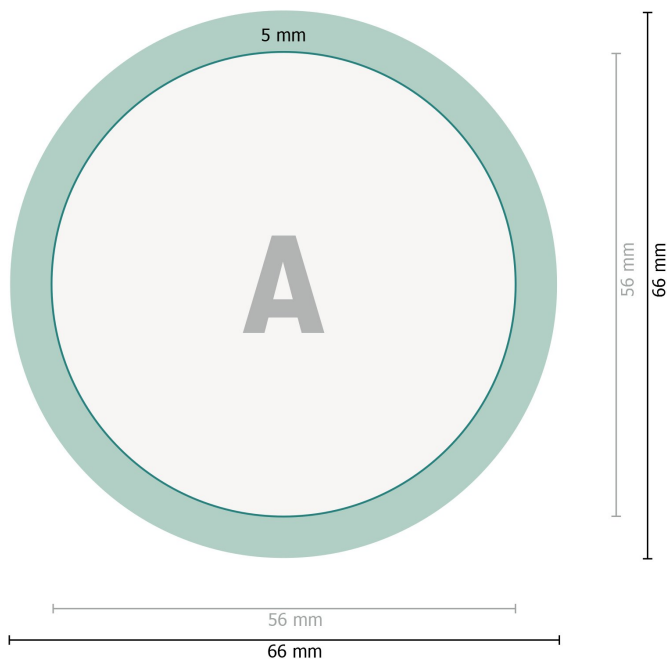

Pinback buttons, round, 5.6 cm diameter

**Data format:**

6,6 x 6,6 cm

Trimmed size:

5,6 x 5,6 cm

Fold-over edge:

0,5 cm

Safety margin:

2 mm

Maintaining space between the text/information and the edge of the trimmed format prevents undesirable cuts.

Explanation of symbols

—| Trimmed size

—| Data format

■ Fold-over edge

Please note:

Allow for trim allowance and safety margin according to instructions.

Arrange background graphics, images or graphics up to the edge of the data format.

Tolerances may occur during production due to cutting, punching and folding processes.

Printing data: Instructions and templates can be found under the menu item *Printing data* at www.onlineprinters.co.uk