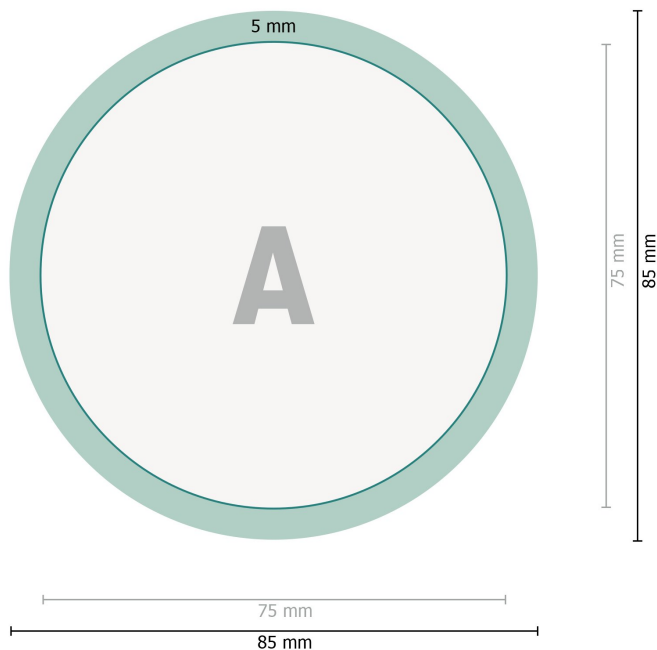

Pinback buttons, round, 7.5 cm diameter

**Data format:**

8,5 x 8,5 cm

Trimmed size:

7,5 x 7,5 cm

Fold-over edge:

0,5 cm

Safety margin:

2 mm

Maintaining space between the text/information and the edge of the trimmed format prevents undesirable cuts.

Explanation of symbols

—| Trimmed size

—| Data format

■ Fold-over edge

Please note:

Allow for trim allowance and safety margin according to instructions.

Arrange background graphics, images or graphics up to the edge of the data format.

Tolerances may occur during production due to cutting, punching and folding processes.

Printing data: Instructions and templates can be found under the menu item *Printing data* at www.onlineprinters.co.uk