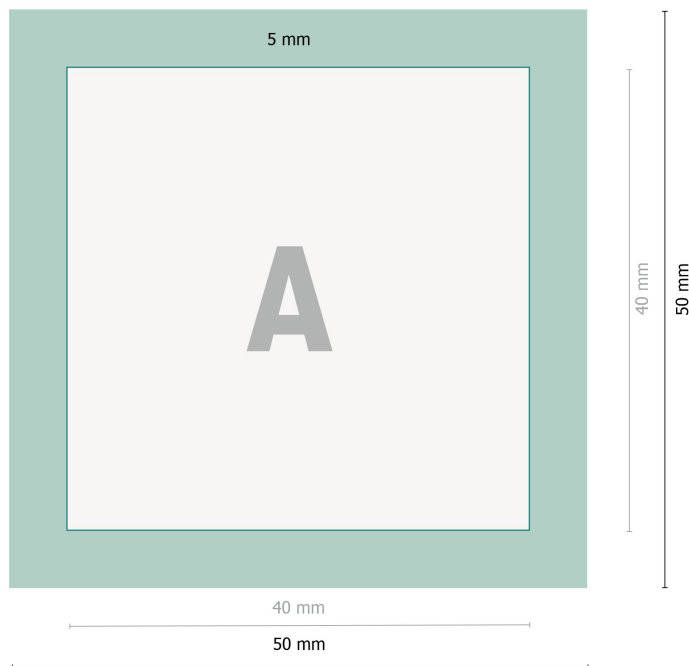

Pinback buttons, 4.0 x 4.0 cm

**Data format:**

5 x 5 cm

Trimmed size:

4 x 4 cm

Fold-over edge:

0,5 cm

Safety margin:

2 mm

Maintaining space between the text/information and the edge of the trimmed format prevents undesirable cuts.

Explanation of symbols

 Trimmed size

 Data format

 Fold-over edge

Please note:

Allow for trim allowance and safety margin according to instructions.

Arrange background graphics, images or graphics up to the edge of the data format.

Tolerances may occur during production due to cutting, punching and folding processes.

Printing data: Instructions and templates can be found under the menu item *Printing data* at www.onlineprinters.co.uk