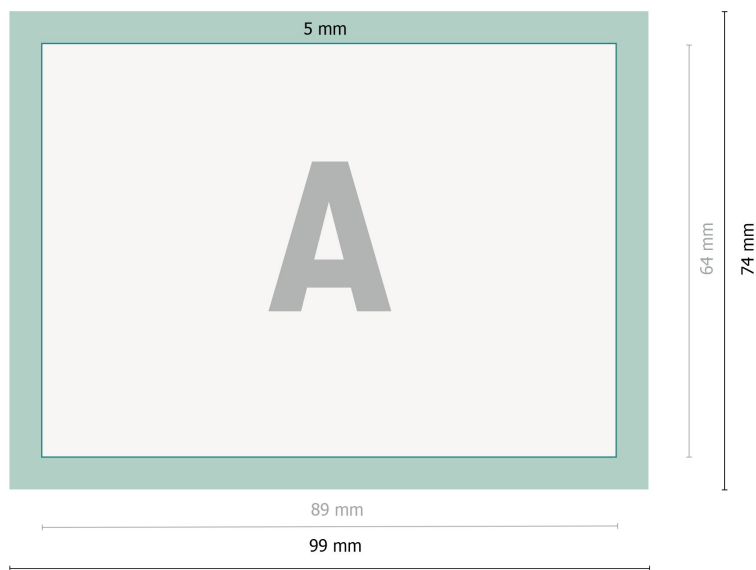

# Fridge magnets, 8.9 x 6.4 cm

**Data format:**

9,9 x 7,4 cm

**Trimmed size:**

8,9 x 6,4 cm

**Fold-over edge:**

cm

**Safety margin:**

2 mm

Maintaining space between the text/information and the edge of the trimmed format prevents undesirable cuts.

**Explanation of symbols**

—| Trimmed size

—| Data format

■ Fold-over edge

**Please note:**

Allow for trim allowance and safety margin according to instructions.

Arrange background graphics, images or graphics up to the edge of the data format.

Tolerances may occur during production due to cutting, punching and folding processes.

Printing data: Instructions and templates can be found under the menu item *Printing data* at [www.onlineprinters.co.uk](http://www.onlineprinters.co.uk)