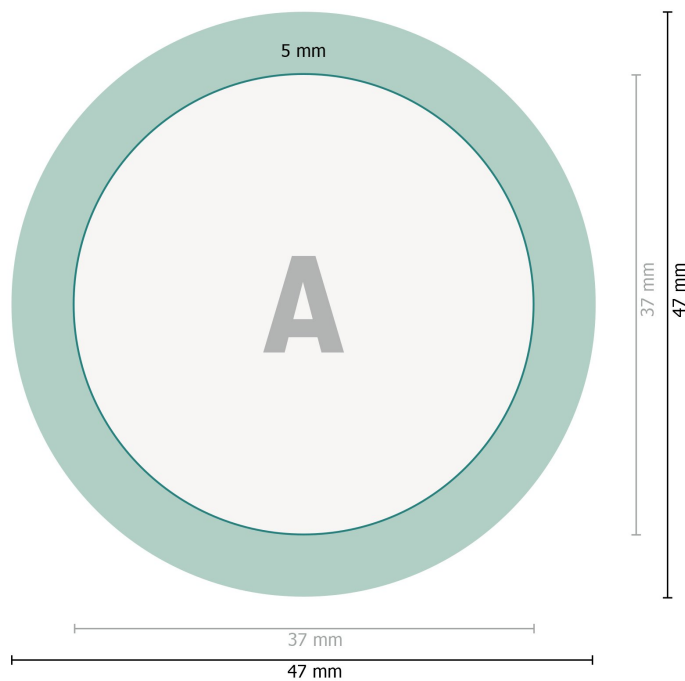

# Fridge magnets, round, 3.7 cm diameter

**Data format:**

4,7 x 4,7 cm

**Trimmed size:**

3,7 x 3,7 cm

**Fold-over edge:**

cm

**Safety margin:**

2 mm

Maintaining space between the text/information and the edge of the trimmed format prevents undesirable cuts.

**Explanation of symbols**

—| Trimmed size

—| Data format

■ Fold-over edge

**Please note:**

Allow for trim allowance and safety margin according to instructions.

Arrange background graphics, images or graphics up to the edge of the data format.

Tolerances may occur during production due to cutting, punching and folding processes.

Printing data: Instructions and templates can be found under the menu item *Printing data* at [www.onlineprinters.co.uk](http://www.onlineprinters.co.uk)