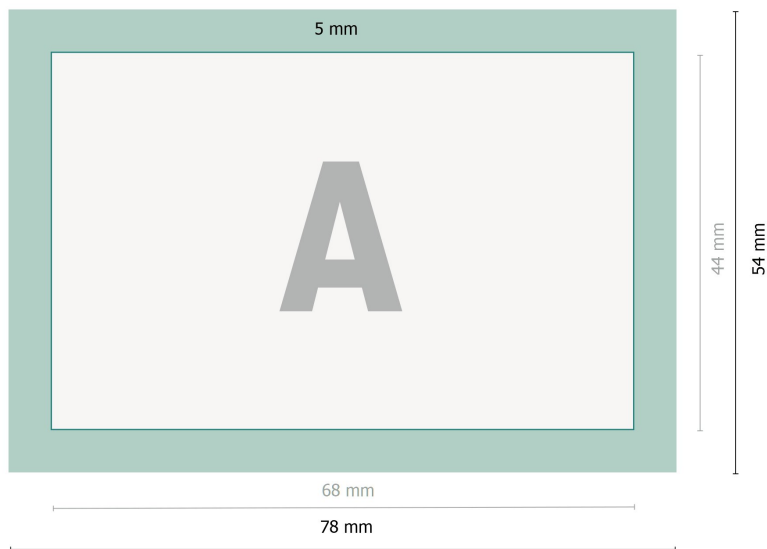

Fridge magnets, 6.8 x 4.4 cm

**Data format:**

7,8 x 5,4 cm

Trimmed size:

6,8 x 4,4 cm

Fold-over edge:

cm

Safety margin:

2 mm

Maintaining space between the text/information and the edge of the trimmed format prevents undesirable cuts.

Explanation of symbols

—| Trimmed size

—| Data format

■ Fold-over edge

Please note:

Allow for trim allowance and safety margin according to instructions.

Arrange background graphics, images or graphics up to the edge of the data format.

Tolerances may occur during production due to cutting, punching and folding processes.

Printing data: Instructions and templates can be found under the menu item *Printing data* at www.onlineprinters.co.uk