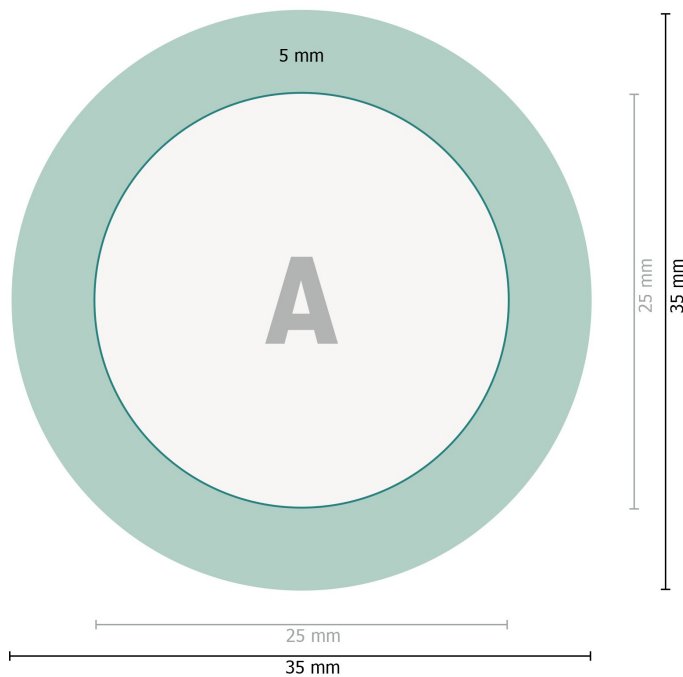

# Fridge magnets, round, 2.5 cm diameter

**Data format:**

3,5 x 3,5 cm

**Trimmed size:**

2,5 x 2,5 cm

**Fold-over edge:**

cm

**Safety margin:**

2 mm

Maintaining space between the text/information and the edge of the trimmed format prevents undesirable cuts.

**Explanation of symbols**

—| Trimmed size

—| Data format

■ Fold-over edge

**Please note:**

Allow for trim allowance and safety margin according to instructions.

Arrange background graphics, images or graphics up to the edge of the data format.

Tolerances may occur during production due to cutting, punching and folding processes.

Printing data: Instructions and templates can be found under the menu item *Printing data* at [www.onlineprinters.co.uk](http://www.onlineprinters.co.uk)