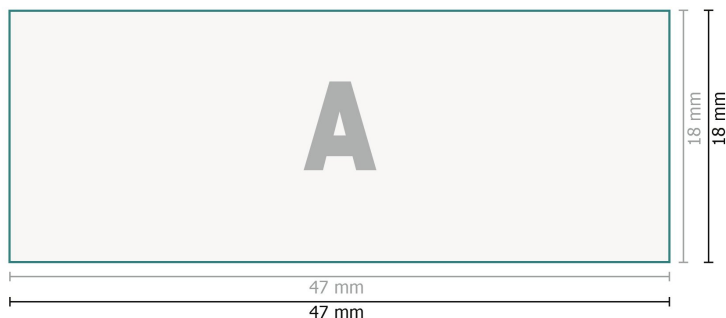

### Data format:

4,7 x 1,8 in

### Safety margin:

1 mm

Maintaining space between the text/information and the edge of the trimmed format prevents undesirable cuts.