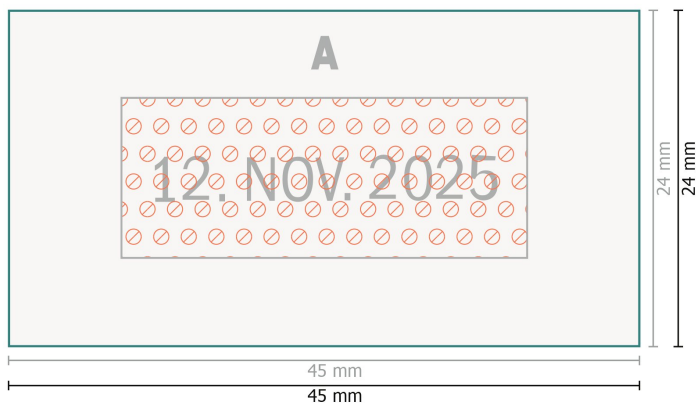

Stamp pad for Colop Printer S 260 Green Line

Data format:

4,5 x 2,4 in

Safety margin:

4 mm

Maintaining space between the text/information and the edge of the trimmed format prevents undesirable cuts.

Explanation of symbols

A Reading direction

— Trimmed size

— Data format

⊘ Not printable

Please note:

Allow for trim allowance and safety margin according to instructions.

Arrange background graphics, images or graphics up to the edge of the data format.

Tolerances may occur during production due to cutting, punching and folding processes.

Printing data: Instructions and templates can be found under the menu item *Printing data* at www.onlineprinters.co.uk