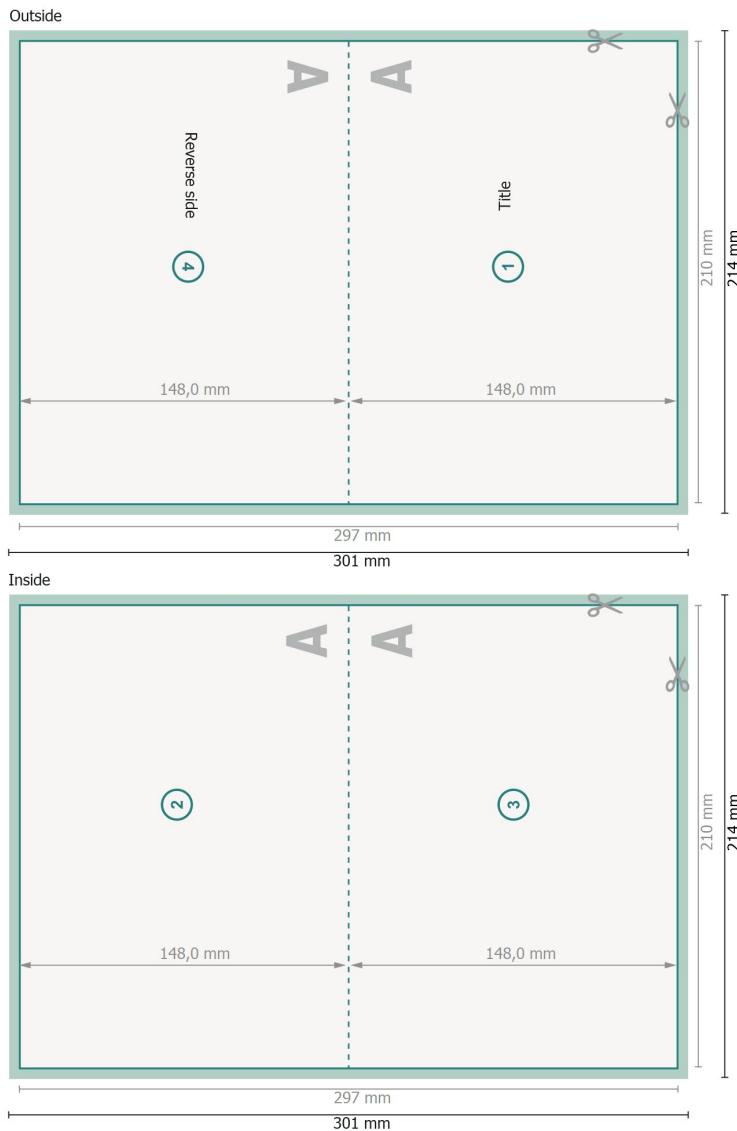

Folded cards, A5 landscape, long side creasing

1 fold

Format view rotated by 90 degrees.

Dataformat (incl. 2 mm bleed):

30,1 x 21,4 cm

bleed:

2 mm

Trimmed size:

29,7 x 21 cm

Trimmed size (closed):

21 x 14,8 cm

Safety margin:

4 mm

Maintaining space between the text/information and the edge of the trimmed format prevents undesirable cuts.

Explanation of symbols

- Bleed
- Reading direction
- Trimmed size
- Data format
- We will cut/perforate your product here

Please note:

Allow for trim allowance and safety margin according to instructions.

Arrange background graphics, images or graphics up to the edge of the data format.

Tolerances may occur during production due to cutting, punching and folding processes.

Printing data: Instructions and templates can be found under the menu item *Printing data* at www.onlineprinters.co.uk