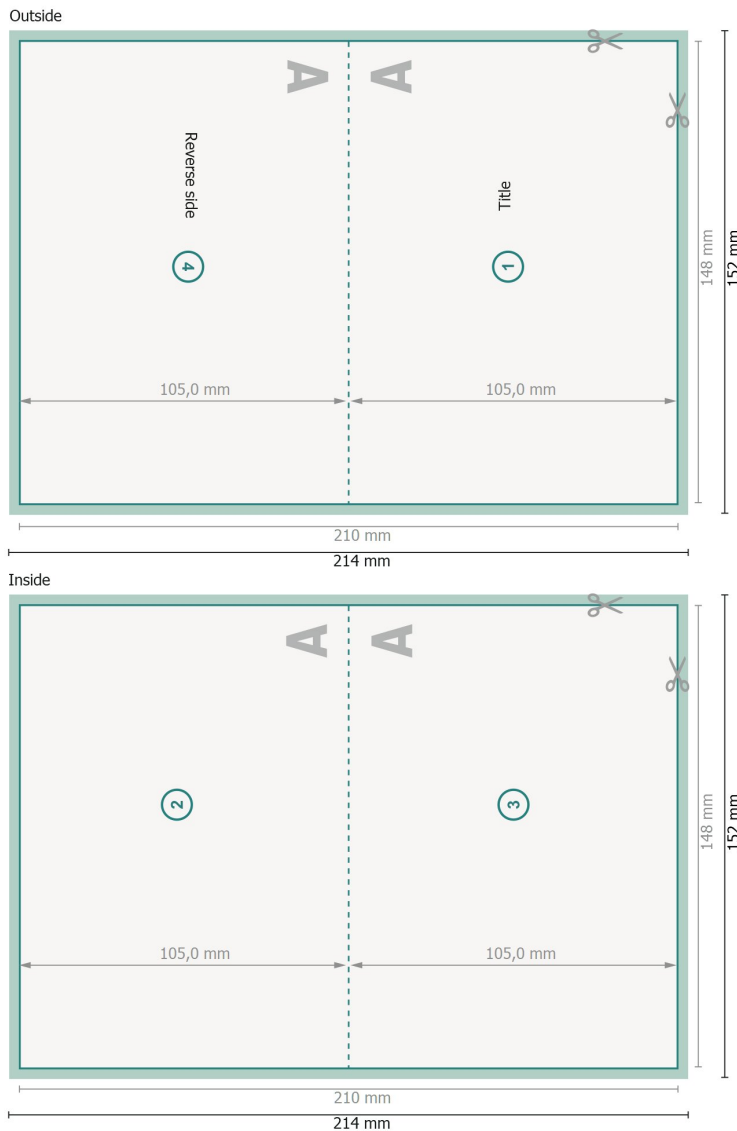

Folded cards, A6 landscape, long side creasing

1 fold

Format view rotated by 90 degrees.

Dataformat (incl. 2 mm bleed):

21,4 x 15,2 cm

bleed:

2 mm

Trimmed size:

21 x 14,8 cm

Trimmed size (closed):

14,8 x 10,5 cm

Safety margin:

4 mm

Maintaining space between the text/information and the edge of the trimmed format prevents undesirable cuts.

Explanation of symbols

-  Bleed
-  Reading direction
-  Trimmed size
-  Data format
-  We will cut/perforate your product here

Please note:

Allow for trim allowance and safety margin according to instructions.

Arrange background graphics, images or graphics up to the edge of the data format.

Tolerances may occur during production due to cutting, punching and folding processes.